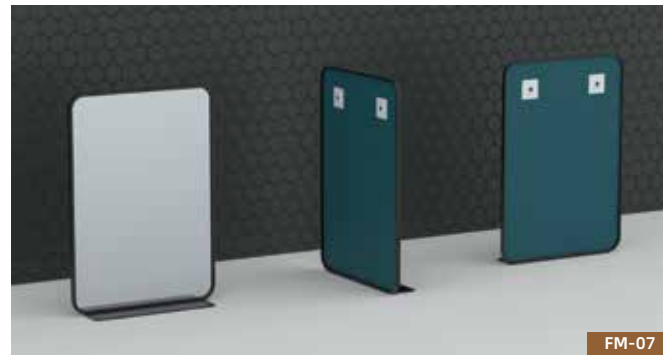

Frame Colors

-  Matt Black
-  Brushed Green Champagne
-  Matt Brown
-  Brushed Brass
-  Gun Metal Finish -Brush marks
-  Matt Chrome

FM-06

Standard Size & Description

Frame Colors

FM-07

Standard Size & Description