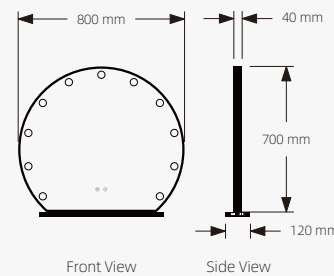

FM-16

FM-17

FM-18

FM-19

FM-20

Standard Size & Description

- Touch sensor
- Demister
- 40mm thick aluminum frame
- LED Lighting(Warm/Neutral/Cool)
- USB+Socket
- Metal shelf/Metal backboard
- 4mm copper-free silver mirror
- Environment friendly
- 3 Years Guarantee