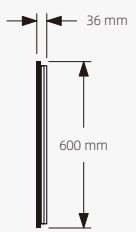

FM-09

FM-10

FM-11

Standard Size & Description

Front View

Side View

- IR sensor
- Demister
- Aluminum frame
- LED Lighting(Warm/Neutral/Cool) with silica gel
- 4mm copper-free silver mirror
- Environment friendly
- 3 Years Guarantee