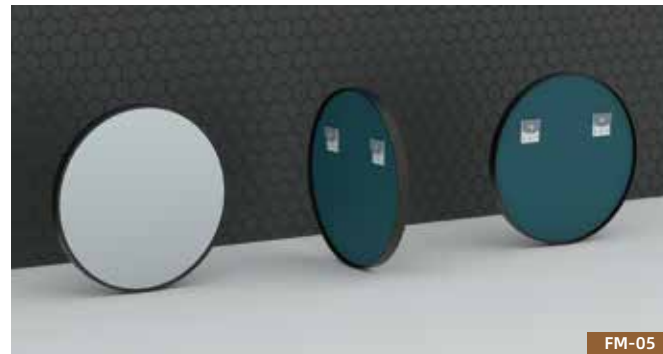

Frame Colors

- Matt Black
- Brushed Green Champagne
- Matt Brown
- Brushed Brass
- Gun Metal Finish -Brush marks
- Matt Chrome

FM-02

FM-03

FM-04

FM-05

Standard Size & Description

40mm thick aluminum frame  
 4mm copper-free silver mirror  
 Environment friendly  
 3 Years Guarantee