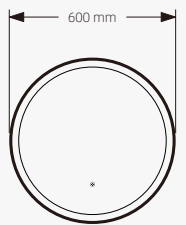

FM-08

Standard Size & Description

Front View

Side View

- Touch sensor
- Demister
- 40mm thick aluminum frame
- LED Lighting(Warm/Neutral/Cool)
- Metal backboard
- 4mm copper-free silver mirror
- Environment friendly
- 3 Years Guarantee