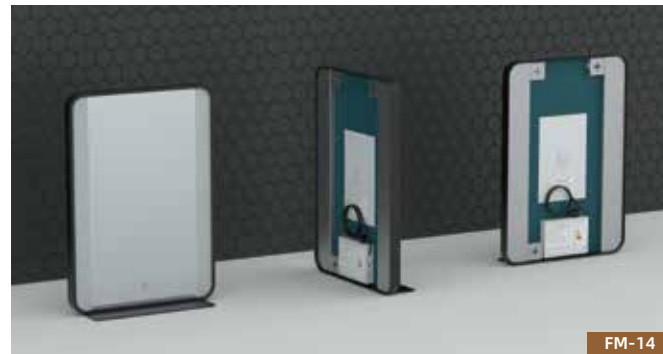

FM-12

Standard Size & Description

Front View

Side View

- Touch sensor
- Demister
- Aluminum frame
- LED Lighting(Warm/Neutral/Cool)
- Copper-free silver mirror
- Environment friendly
- 3 Years Guarantee

FM-13