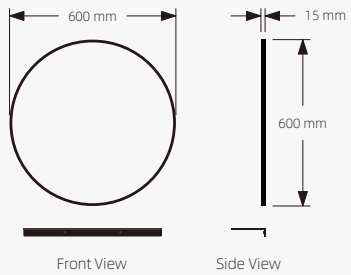

15mm thick aluminum frame
Metal shelf
4mm copper-free silver mirror
Environment friendly
3 Years Guarantee

- Matt Black
- Brushed Green Champagne
- Matt Brown
- Brushed Brass
- Gun Metal Finish -Brush marks
- Matt Chrome