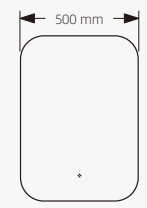

Standard Size & Description

Front View