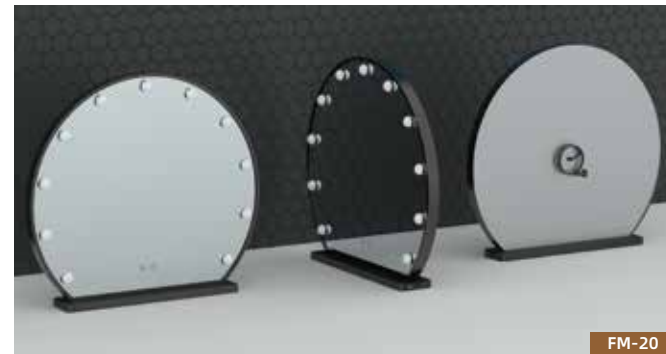

FM-16

FM-17

FM-18

FM-19

FM-20

Standard Size & Description

- Touch sensor
- Demister
- 40mm thick aluminum frame
- LED Lighting(Warm/Neutral/Cool)
- USB+Socket
- Metal shelf/Metal backboard
- 4mm copper-free silver mirror
- Environment friendly
- 3 Years Guarantee