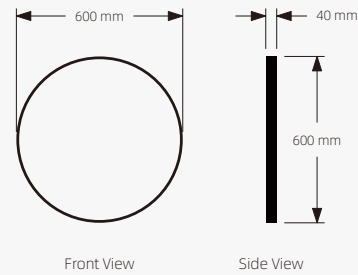

Standard Size & Description

40mm thick aluminum frame
4mm copper-free silver mirror
Environment friendly
3 Years Guarantee

Frame Colors

- Matt Black
- Brushed Green Champagne
- Matt Brown
- Brushed Brass
- Gun Metal Finish -Brush marks
- Matt Chrome