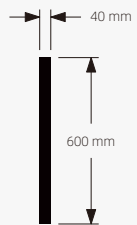

FM-08

Standard Size & Description

Front View

Side View

- Touch sensor
- Demister
- 40mm thick aluminum frame
- LED Lighting(Warm/Neutral/Cool)
- Metal backboard
- 4mm copper-free silver mirror
- Environment friendly
- 3 Years Guarantee