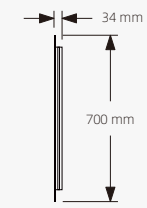

Side View

- Touch sensor
- Demister
- Aluminum frame
- LED Lighting(Warm/Neutral/Cool)
- Copper-free silver mirror
- Environment friendly
- 3 Years Guarantee