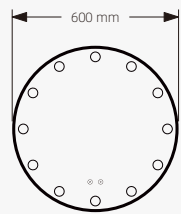

Front View

- Touch sensor
- Demister
- 40mm thick aluminum frame
- LED Lighting(Warm/Neutral/Cool)
- Metal backboard
- 4mm copper-free silver mirror
- Environment friendly
- 3 Years Guarantee

	Matt Black		Brushed Green Champagne
	Matt Brown		Brushed Brass
	Gun Metal Finish -Brush marks		Matt Chrome