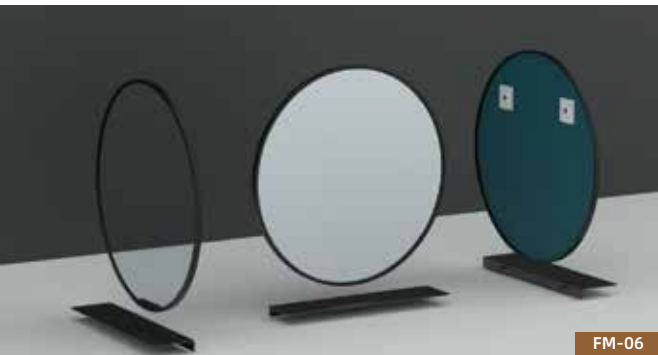

FM-06

Standard Size & Description

Frame Colors

Standard Size & Description

Frame Colors

15mm thick aluminum frame
Metal shelf
4mm copper-free silver mirror
Environment friendly
3 Years Guarantee

- Matt Black
- Brushed Green Champagne
- Matt Brown
- Brushed Brass
- Gun Metal Finish -Brush marks
- Matt Chrome

15mm thick aluminum frame
Metal shelf
4mm copper-free silver mirror
Environment friendly
3 Years Guarantee

- Matt Black
- Brushed Green Champagne
- Matt Brown
- Brushed Brass
- Gun Metal Finish -Brush marks
- Matt Chrome