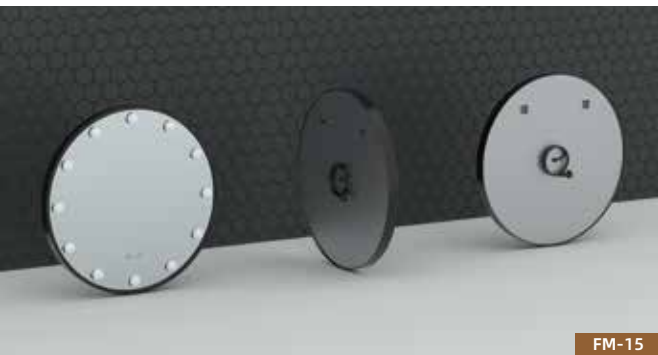

FM-15

- Touch sensor
- Demister
- 40mm thick aluminum frame
- LED Lighting(Warm/Neutral/Cool)
- Metal backboard
- 4mm copper-free silver mirror
- Environment friendly
- 3 Years Guarantee

	Matt Black		Brushed Green Champagne
	Matt Brown		Brushed Brass
	Gun Metal Finish -Brush marks		Matt Chrome