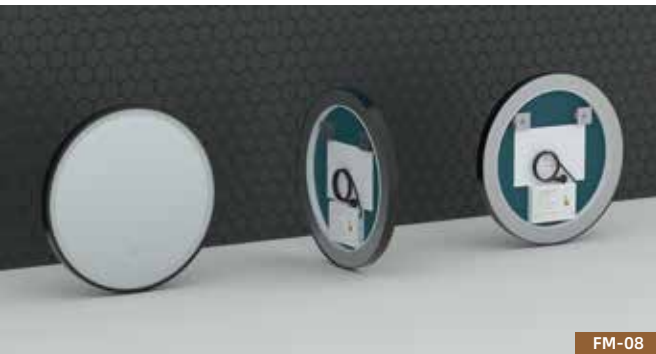

FM-08

Standard Size & Description

- Touch sensor
- Demister
- 40mm thick aluminum frame
- LED Lighting(Warm/Neutral/Cool)
- Metal backboard
- 4mm copper-free silver mirror
- Environment friendly
- 3 Years Guarantee