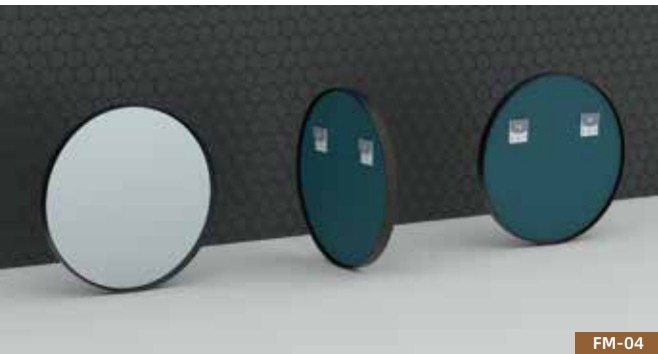

Frame Colors

- Matt Black
- Brushed Green Champagne
- Matt Brown
- Brushed Brass
- Gun Metal Finish -Brush marks
- Matt Chrome

FM-02

FM-03

FM-04

FM-05

Standard Size & Description

40mm thick aluminum frame  
 4mm copper-free silver mirror  
 Environment friendly  
 3 Years Guarantee