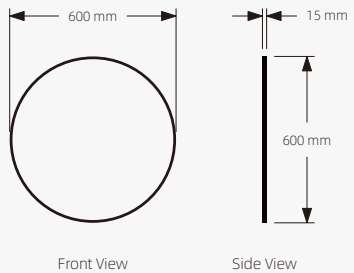

**FRAMED MIRRORS**

Tengzhou Yoway Electronic Technology Co., Ltd  
Yushuo Group

2023-2024

FM-01

Standard Size & Description

- 15mm thick aluminum frame
- 4mm copper-free silver mirror
- Environment friendly
- 3 Years Guarantee