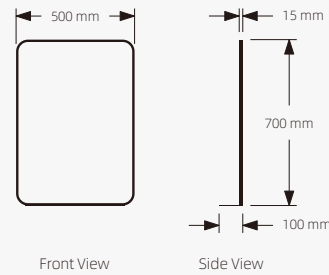

15mm thick aluminum frame
Metal shelf
4mm copper-free silver mirror
Environment friendly
3 Years Guarantee

- Matt Black
- Brushed Green Champagne
- Matt Brown
- Brushed Brass
- Gun Metal Finish -Brush marks
- Matt Chrome