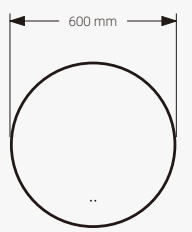

FM-09

FM-10

FM-11

Standard Size & Description

Front View

Side View

- IR sensor
- Demister
- Aluminum frame
- LED Lighting(Warm/Neutral/Cool) with silica gel
- 4mm copper-free silver mirror
- Environment friendly
- 3 Years Guarantee