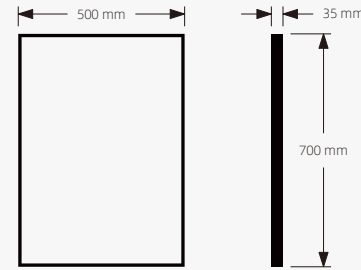

Front View Side View

- Touch sensor
- Demister
- Aluminum frame
- LED Lighting(Warm/Neutral/Cool)
- Copper-free silver mirror
- Environment friendly
- 3 Years Guarantee

- Aluminum frame
- Copper-free silver mirror
- Environment friendly
- 3 Years Guarantee