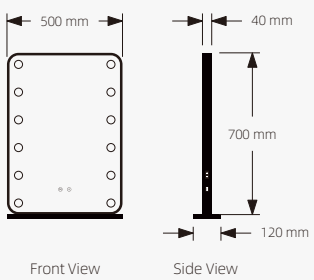

- Touch sensor
- Demister
- 40mm thick aluminum frame
- LED Lighting(Warm/Neutral/Cool)
- USB+Socket
- Metal shelf/Metal backboard
- 4mm copper-free silver mirror
- Environment friendly
- 3 Years Guarantee

	Matt Black		Brushed Green Champagne
	Matt Brown		Brushed Brass
	Gun Metal Finish -Brush marks		Matt Chrome