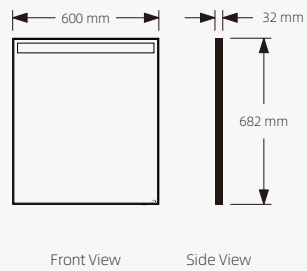

Standard Size & Description