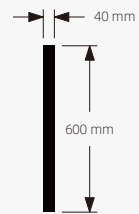

Side View

- Touch sensor
- Demister
- 40mm thick aluminum frame
- LED Lighting(Warm/Neutral/Cool)
- Metal backboard
- 4mm copper-free silver mirror
- Environment friendly
- 3 Years Guarantee

	Matt Black		Brushed Green Champagne
	Matt Brown		Brushed Brass
	Gun Metal Finish -Brush marks		Matt Chrome