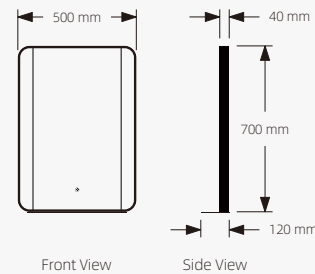

- Touch sensor
- Demister
- 40mm thick aluminum frame
- LED Lighting(Warm/Neutral/Cool)
- Metal shelf/Metal backboard
- 4mm copper-free silver mirror
- Environment friendly
- 3 Years Guarantee

	Matt Black		Brushed Green Champagne
	Matt Brown		Brushed Brass
	Gun Metal Finish -Brush marks		Matt Chrome