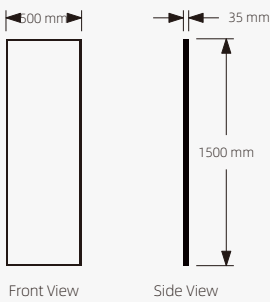

- Touch sensor
- Aluminum frame
- LED Lighting(Warm/Neutral/Cool)
- 5mm copper-free silver mirror
- Environment friendly
- 3 Years Guarantee

	Matt Black		Brushed Green Champagne
	Matt Brown		Brushed Brass
	Gun Metal Finish -Brush marks		Matt Chrome