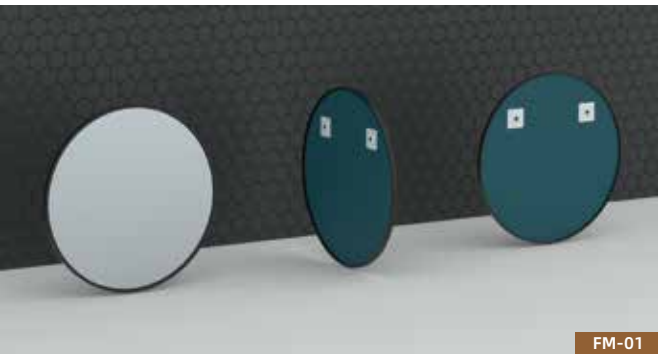

**FRAMED MIRRORS**

Tengzhou Yoway Electronic Technology Co., Ltd  
Yushuo Group

2023-2024

FM-01

Standard Size & Description

- 15mm thick aluminum frame
- 4mm copper-free silver mirror
- Environment friendly
- 3 Years Guarantee