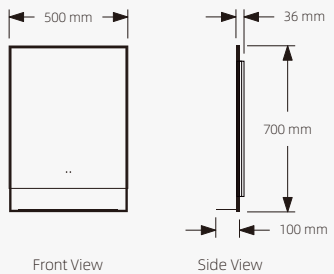

FM-14

Standard Size & Description

Frame Colors

Standard Size & Description

Frame Colors

- IR sensor
- Aluminum frame
- Metal shelf
- 4mm copper-free silver mirror
- Environment friendly
- 3 Years Guarantee