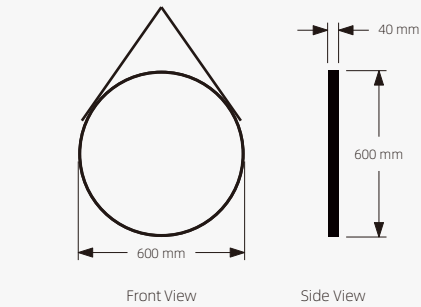

Standard Size & Description