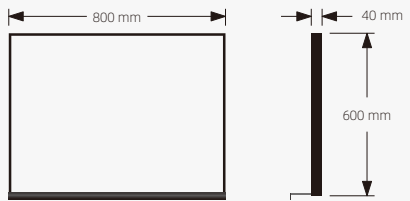

FM-25

FM-26

Standard Size & Description

Frame Colors

Standard Size & Description

FM-27

Front View Side View

- IR sensor
- Demister
- Aluminum frame
- Metal shelf
- Wireless charging
- LED Lighting(Warm/Neutral/Cool)
- Copper-free silver mirror
- Environment friendly
- 3 Years Guarantee