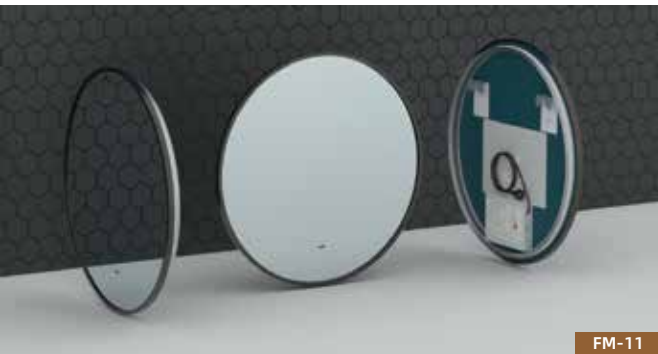

FM-09

FM-10

FM-11

Standard Size & Description

Front View

Side View

- IR sensor
- Demister
- Aluminum frame
- LED Lighting(Warm/Neutral/Cool) with silica gel
- 4mm copper-free silver mirror
- Environment friendly
- 3 Years Guarantee