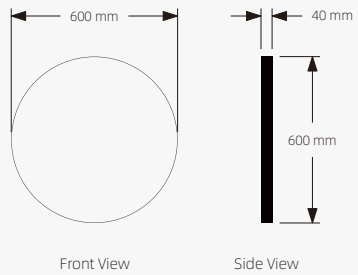

Standard Size & Description

40mm thick aluminum frame
4mm copper-free silver mirror
Environment friendly
3 Years Guarantee

Frame Colors

- Matt Black
- Brushed Green Champagne
- Matt Brown
- Brushed Brass
- Gun Metal Finish -Brush marks
- Matt Chrome