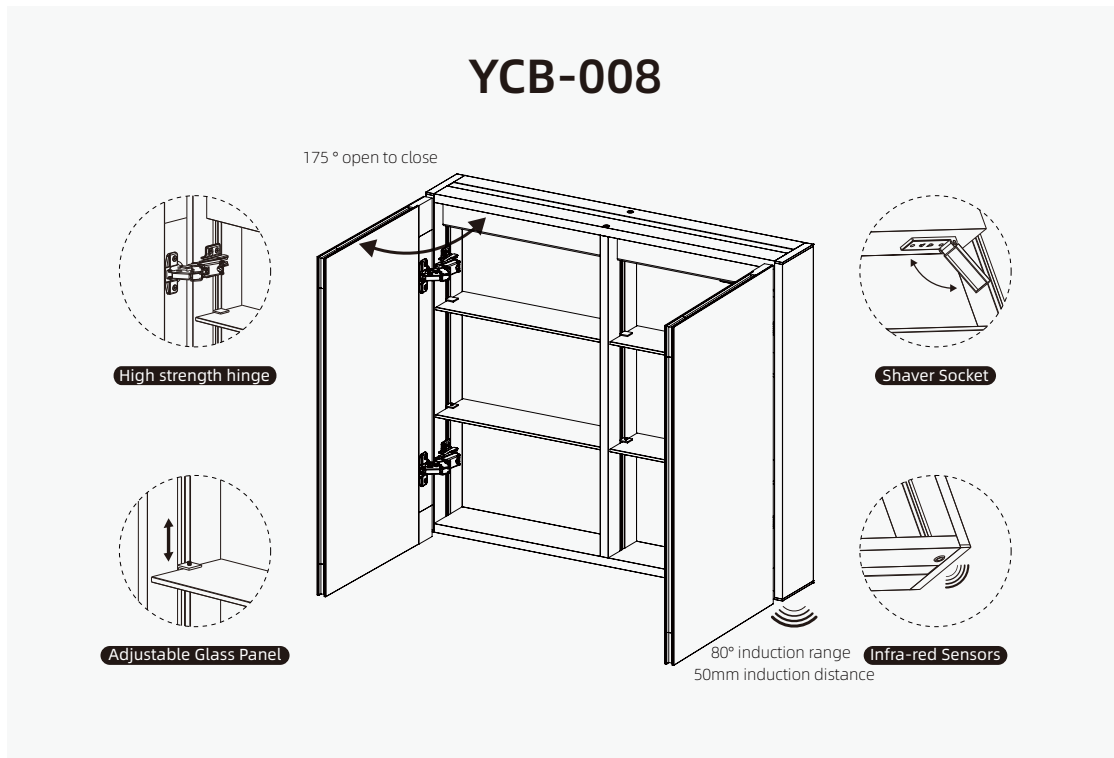

Description

- IR sensor
- Demister pad
- Shaver socket
- Extra thin and lightweight Aluminum frame
- Neutral 4000K light, 6000K white-cold light
- Rust Resistant Copper-free mirror
- Environmental friendly
- 3 Year Warranty

YOWAY