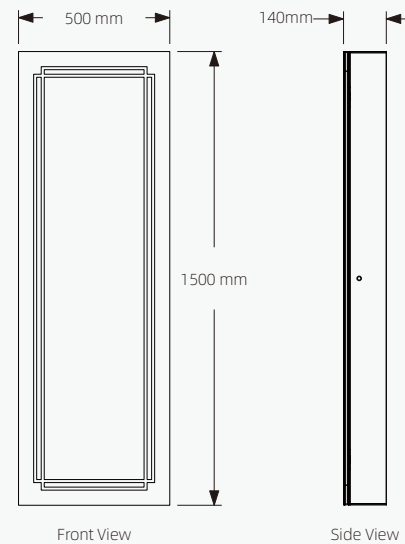

Standard Size

Description

- IR sensor
- Demister pad
- Shaver socket
- Extra thin and lightweight Aluminum frame
- Neutral 4000K light, 6000K white-cold light
- Rust Resistant Copper-free mirror
- Environmental friendly
- 3 Year Warranty

YOWAY