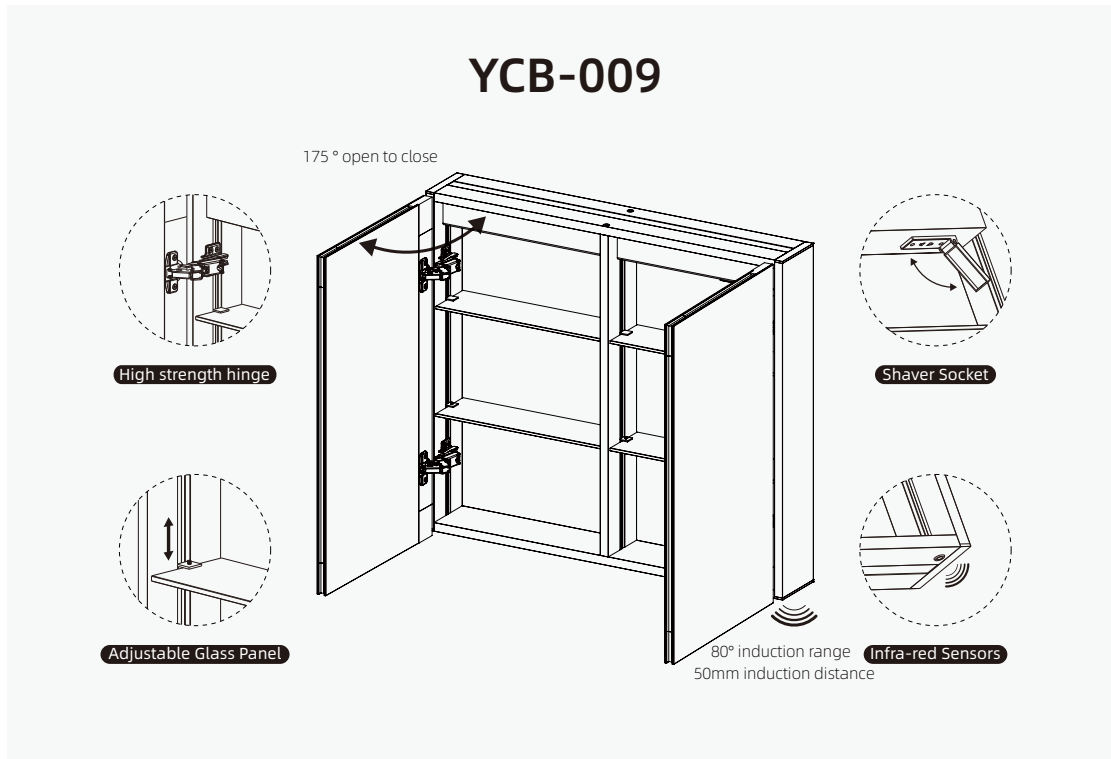

Description

- IR sensor
- Demister pad
- Shaver socket
- Extra thin and lightweight Aluminum frame
- Neutral 4000K light, 6000K white-cold light
- Rust Resistant Copper-free mirror
- Environmental friendly
- 3 Year Warranty