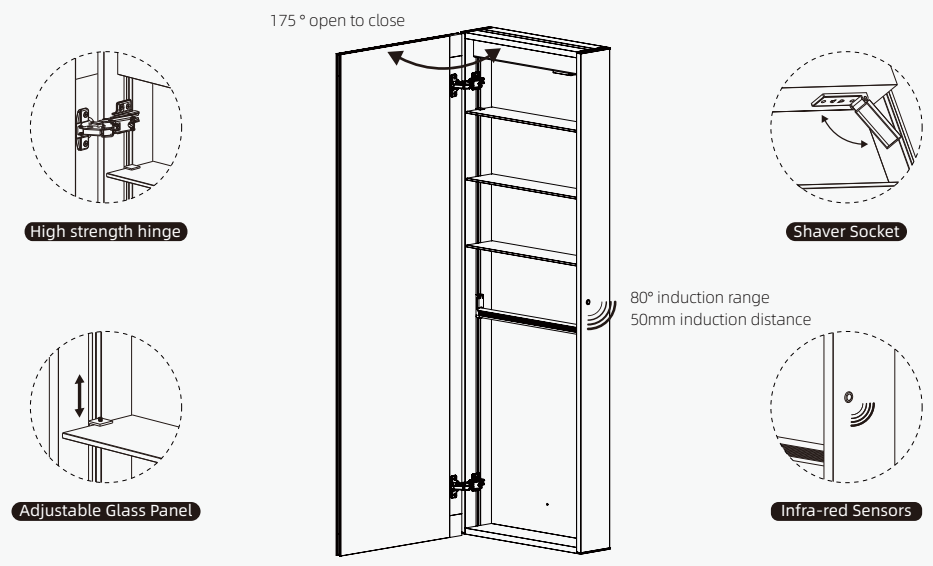

YCB-016

Standard Size

Description

- IR sensor
- Demister pad
- Shaver socket
- Extra thin and lightweight Aluminum frame
- Neutral 4000K light, 6000K white-cold light
- Rust Resistant Copper-free mirror
- Environmental friendly
- 3 Year Warranty