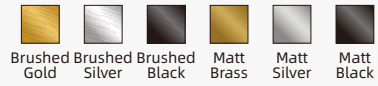

Frame Options*