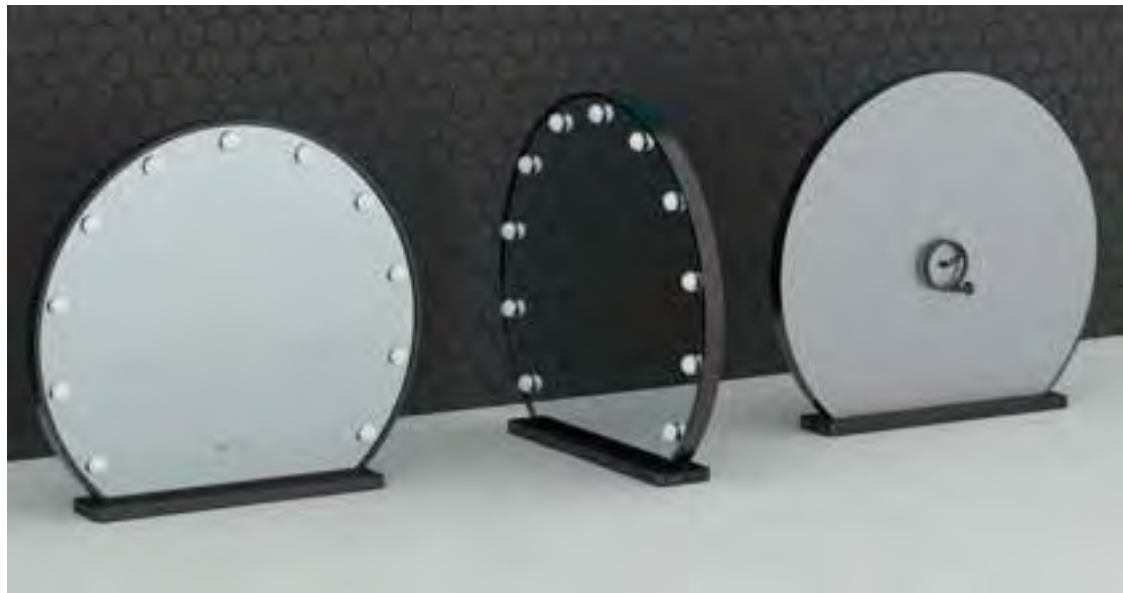

2022 Collection

LED DRESSING MIRRORS

-  Lamplight
-  Clock
-  Temperature
-  Date
-  Demister
-  Magnifier
-  Bluetooth
-  WiFi

Standard Size

Description

- Touch sensor
- 40mm thick aluminum frame
- LED Lighting(Warm/Neutral/Cool)
- Commodity shelf
- USB+Socket
- Metal backboard
- 4mm copper-silver mirror
- Environment friendly
- 3 Year Warranty

YM-222

2022 Collection

Standard Size

Description

- Touch sensor
- 40mm thick aluminum frame
- LED Lighting(Warm/Neutral/Cool)
- Commodity shelf
- USB+Socket
- Metal backboard
- 4mm copper-silver mirror
- Environment friendly
- 3 Year Warranty