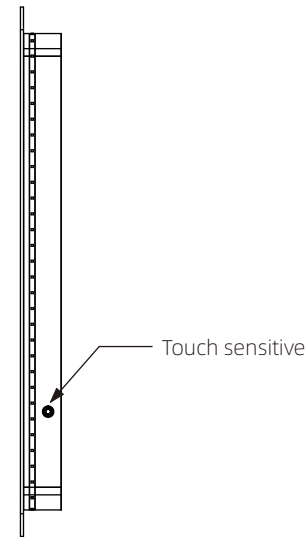

Simply swipe hand below the infra-red sensor

Infra-red Sensors

Touch sensitive switch

High quality switch, good feeling, touch sensitive

Designed for customers that want a clearer look and minimalistic design on their bathroom surfaces, the touch sensitive switch is placed on the side of the mirror, and prevents the mirror surface from getting oily or dirty by daily use of the switch.

SIDE VIEW

Rocker switch

Circular design

Rocker switch to control additional features, strong, durable and reliable switch.

SIDE VIEW

Rocker switch

Square design

Made by using special Silica gel seal and waterproof components inside the switch. The square design has a smoother transition when pressing it, making it easier to use and more satisfactory than the circular design.