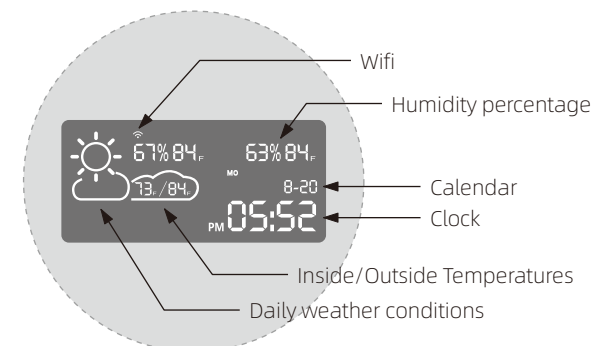

Music screen

Control every aspect and function of your mirror directly on the surface, our Digital Screen options bring custom functions and display essential information, such as:

- Turn on/off Demister and Lights
- In-built temperature indicator
- Skip songs, control speakers volume
- In-built digital clock
- In-built bluetooth connectivity switch
- Weather forecast and much more!

The weather WIFI screen