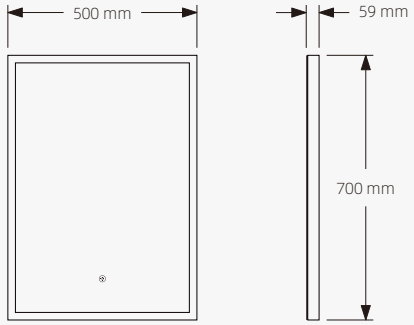

Side View

Standard Size

Front View