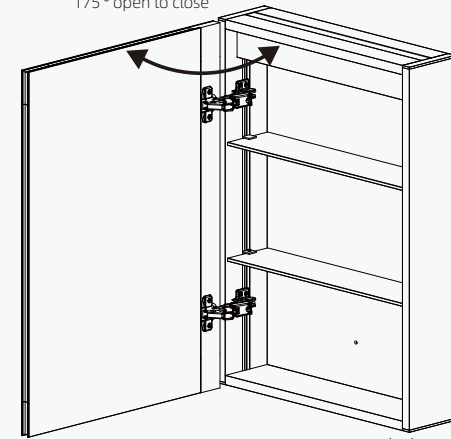

YOWAY

YCB-005

High strength hinge

175° open to close

Shaver Socket

Adjustable Glass Panel

Infra-red Sensors

80° induction range
50mm induction distance