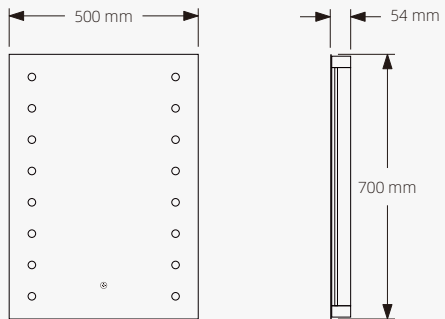

Side View

Standard Size

Front View