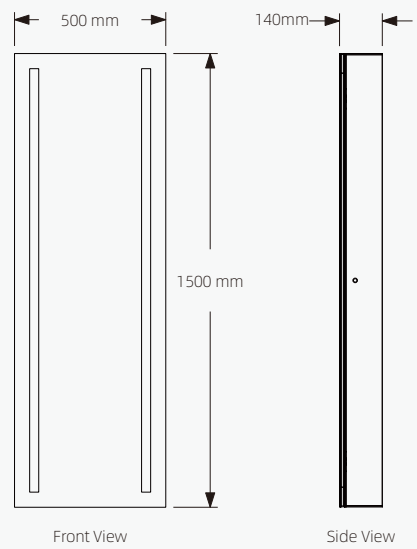

YOWAY

YCB-015

Standard Size

Description

- IR sensor
- Demister pad
- Shaver socket
- Extra thin and lightweight Aluminum frame
- Neutral 4000K light, 6000K white-cold light
- Rust Resistant Copper-free mirror
- Environmental friendly
- 3 Year Warranty

YCB-016

Standard Size

Description

- IR sensor
- Demister pad
- Shaver socket
- Extra thin and lightweight Aluminum frame
- Neutral 4000K light, 6000K white-cold light
- Rust Resistant Copper-free mirror
- Environmental friendly
- 3 Year Warranty