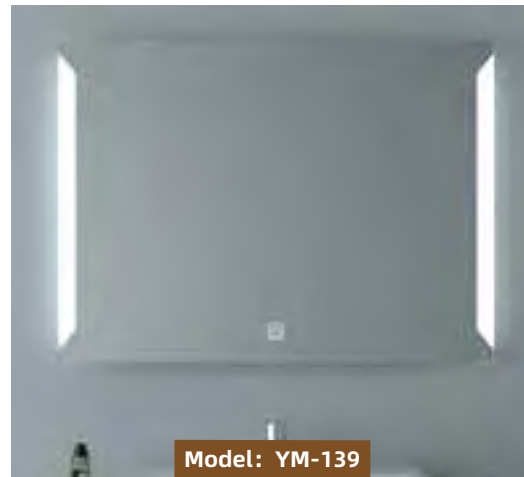

Model: YM-136

Model: YM-137

Model: YM-132

Model: YM-133

Model: YM-138

Model: YM-139

Model: YM-134

Model: YM-135

Model: YM-140

Model: YM-141

ACRYLIC LED MIRRORS

-  Lamplight
-  Clock
-  Temperature
-  Date
-  Demister
-  Magnifier
-  Bluetooth
-  WiFi

Standard Size

Description

Front View

Side View