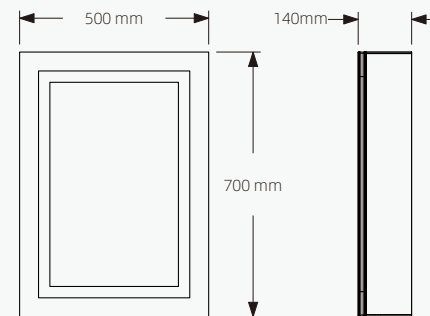

YOWAY

YCB-003

High strength hinge

Adjustable Glass Panel

Shaver Socket

Infra-red Sensors

80° induction range
50mm induction distance

Standard Size