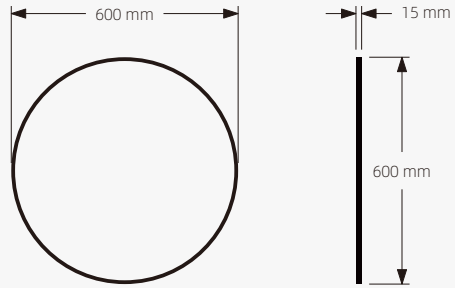

YM-213

FRAMED MIRRORS

-  Lamplight
-  Clock
-  Temperature
-  Date
-  Demister
-  Magnifier
-  Bluetooth
-  WiFi

Standard Size

Front View

Side View

Description

15mm slim aluminum frame
4mm copper-silver mirror
Environment friendly
3 Year Warranty