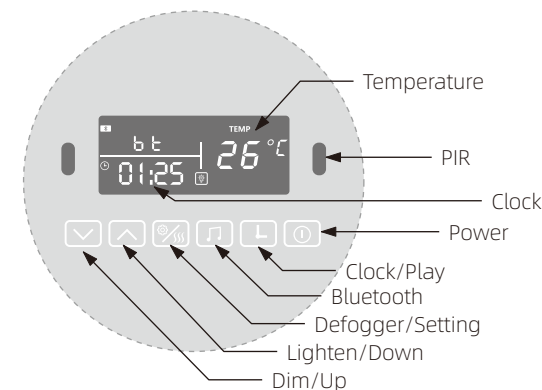

The weather WIFI screen

Four-button Bluetooth screen

Four-button sensor screen

Six-button Bluetooth screen

Six-button sensor screen

Automatic Speech Recognition

Speech recognition module

Program your mirror to be turned on/off with keywords!