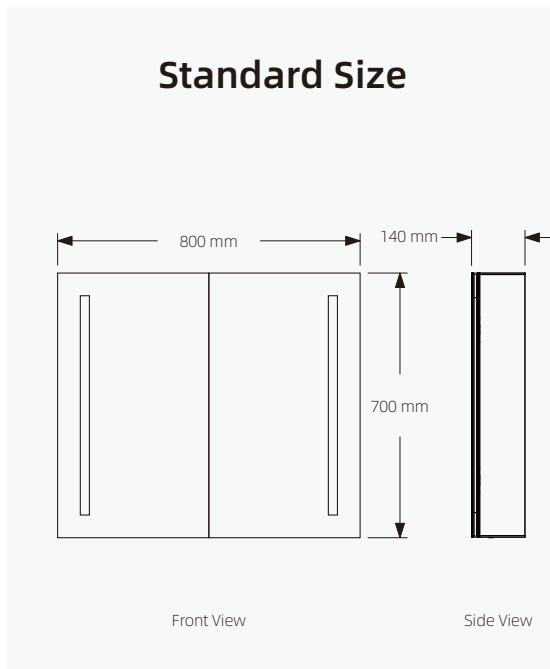

Description

- IR sensor
- Demister pad
- Shaver socket
- Extra thin and lightweight Aluminum frame
- Neutral 4000K light, 6000K white-cold light
- Rust Resistant Copper-free mirror
- Environmental friendly
- 3 Year Warranty