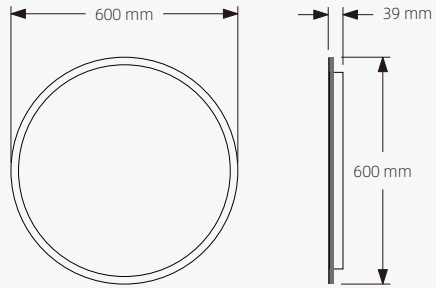

Side View

Description

- IR sensor
- Demister
- Bluetooth
- Frosted acrylic
- 35mm thick aluminum back frame
- LED Lighting(Warm/Neutral/Cool)
- Metal backboard
- 4mm copper-silver mirror
- Environment friendly
- 3 Year Warranty

YM-210

Standard Size

Front View

Side View

Description

- IR sensor
- Demister
- Frosted acrylic
- 35mm thick aluminum back frame
- LED Lighting(Warm/Neutral/Cool)
- Metal backboard
- 4mm copper-silver mirror
- Environment friendly
- 3 Year Warranty