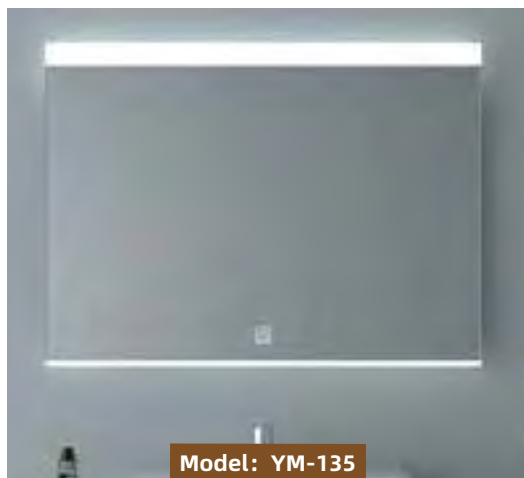

Model: YM-136

Model: YM-137

Model: YM-132

Model: YM-133

Model: YM-138

Model: YM-139

Model: YM-134

Model: YM-135

Model: YM-140

Model: YM-141

ACRYLIC LED MIRRORS

-  Lamplight
-  Clock
-  Temperature
-  Date
-  Demister
-  Magnifier
-  Bluetooth
-  WiFi

Standard Size

Description

Front View

Side View