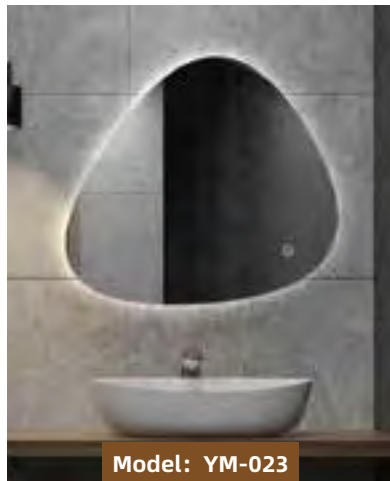

Standard Size

Description

Front View

Side View

- Touch sensor
- Demister
- Bluetooth
- 30mm thick aluminum back frame
- LED Lighting(Warm/Neutral/Cool)
- Metal backboard
- 4mm copper-silver mirror
- Environment friendly
- 3 Year Warranty

YM-203

BATHROOM

Model: YM-015

RECTANGLE LED MIRRORS

-  Lamplight
-  Clock
-  Temperature
-  Date
-  Demister
-  Magnifier
-  Bluetooth
-  WiFi

Standard Size

Description

Front View