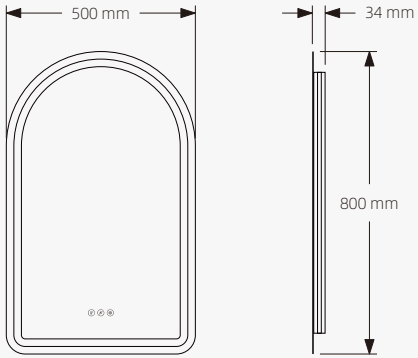

YM-072

BATHROOM

UNIQUE LED MIRRORS

-  Lamplight
-  Clock
-  Temperature
-  Date
-  Demister
-  Magnifier
-  Bluetooth
-  WiFi

Standard Size

Front View

Side View

Description

Standard Size

Description

Front View

Side View

- Touch sensor
- Demister
- Bluetooth
- 30mm thick aluminum back frame
- LED Lighting(Warm/Neutral/Cool)
- Metal backboard
- 4mm copper-silver mirror
- Environment friendly
- 3 Year Warranty