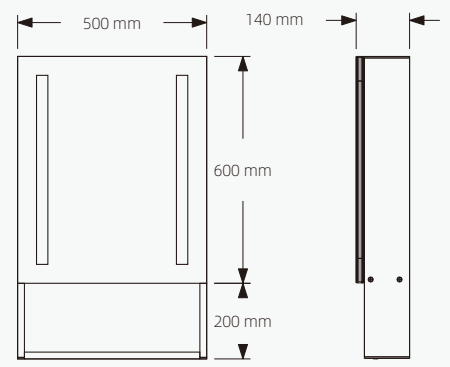

YOWAY

YCB-013

Standard Size

Front View

Side View

Description

- IR sensor
- Demister pad
- Shaver socket
- Extra thin and lightweight Aluminum frame
- Neutral 4000K light, 6000K white-cold light
- Rust Resistant Copper-free mirror
- Environmental friendly
- 3 Year Warranty