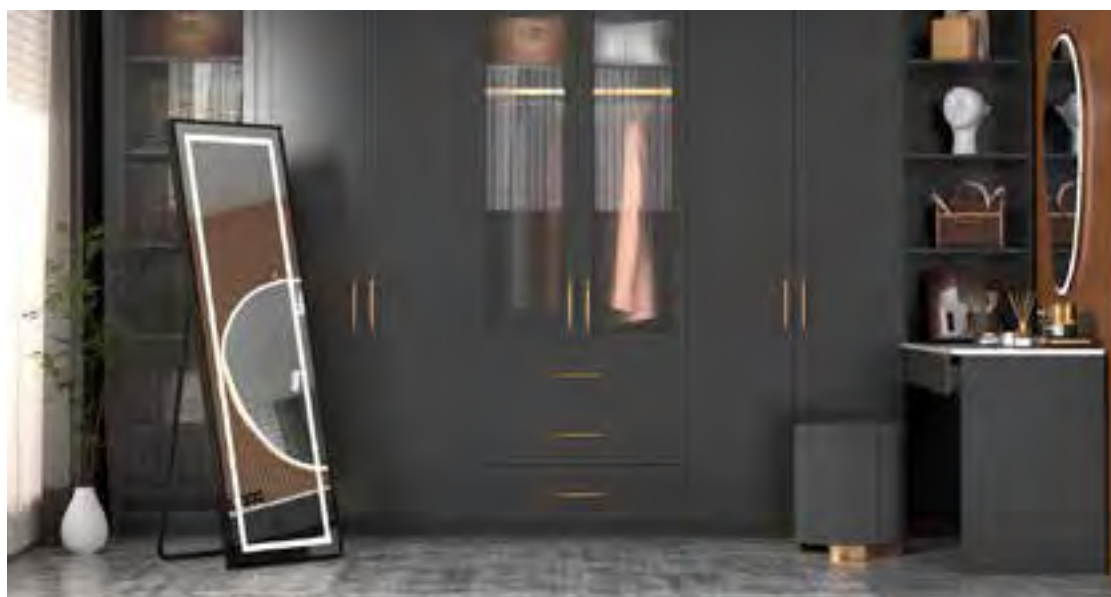

Description

- Touch sensor
- 35mm thick aluminum frame
- LED Lighting(Warm/Neutral/Cool)
- 5mm copper-silver mirror
- Enviromental friendly
- 3 Year Warranty

Frame Options*

Brushed Gold	Brushed Silver	Brushed Black	Matt Brass	Matt Silver	Matt Black

YM-227