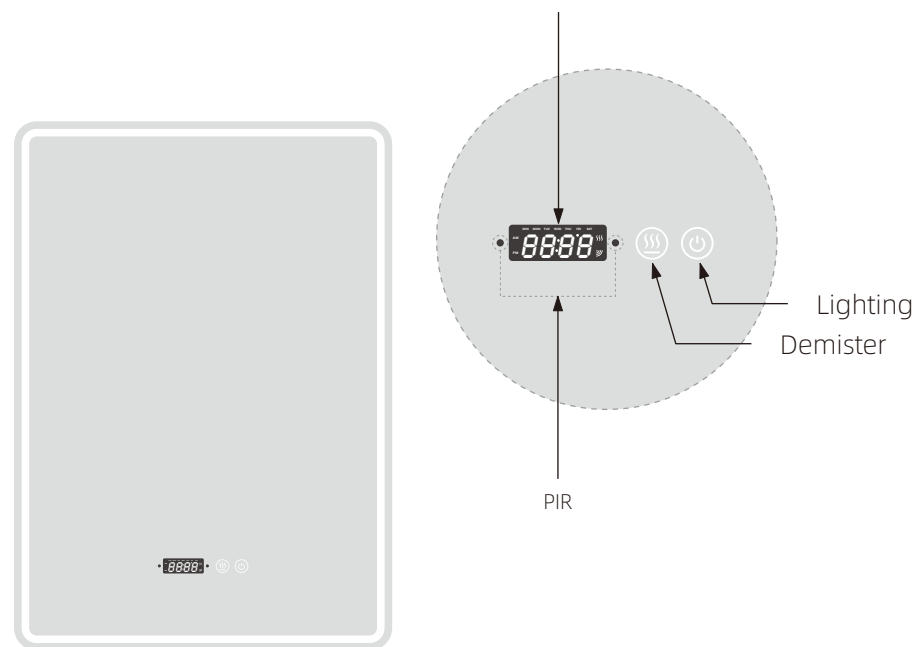

Digital Screen

Date & Time + Temperature + Lighting + Demister + PIR Sensor

Enhanced display that not only shows the time, but also displays the date and temperature in the room, the most useful information needed for your every day routine.

Digital Screen (Date & Time/ Temperature)