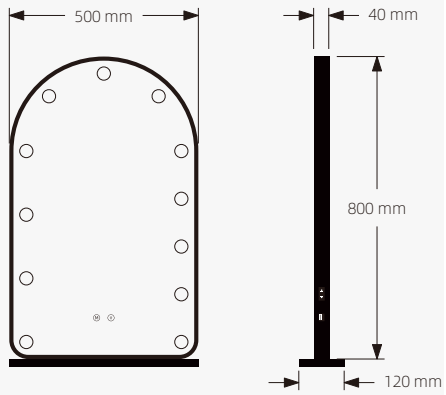

2022 Collection

LED DRESSING MIRRORS

-  Lamplight
-  Clock
-  Temperature
-  Date
-  Demister
-  Magnifier
-  Bluetooth
-  WiFi

Standard Size

Description

- Touch sensor
- 40mm thick aluminum frame
- LED Lighting(Warm/Neutral/Cool)
- Commodity shelf
- USB+Socket
- Metal backboard
- 4mm copper-silver mirror
- Environment friendly
- 3 Year Warranty

YM-222

2022 Collection

Standard Size

Description

- Touch sensor
- 40mm thick aluminum frame
- LED Lighting(Warm/Neutral/Cool)
- Commodity shelf
- USB+Socket
- Metal backboard
- 4mm copper-silver mirror
- Environment friendly
- 3 Year Warranty

YM-223

Standard Size

Description

Front View

Side View

- Touch sensor
- 40mm thick aluminum frame
- LED Lighting(Warm/Neutral/Cool)
- Commodity shelf
- USB+Socket
- Metal backboard
- 4mm copper-silver mirror
- Environment friendly
- 3 Year Warranty