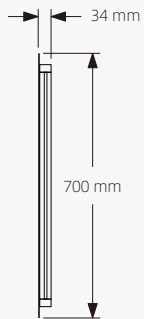

Standard Size

Front View

Side View

Description

- Touch sensor
- Demister
- Bluetooth
- 30mm thick aluminum back frame
- LED Lighting(Warm/Neutral/Cool)
- Metal backboard
- 4mm copper-silver mirror
- Environment friendly
- 3 Year Warranty