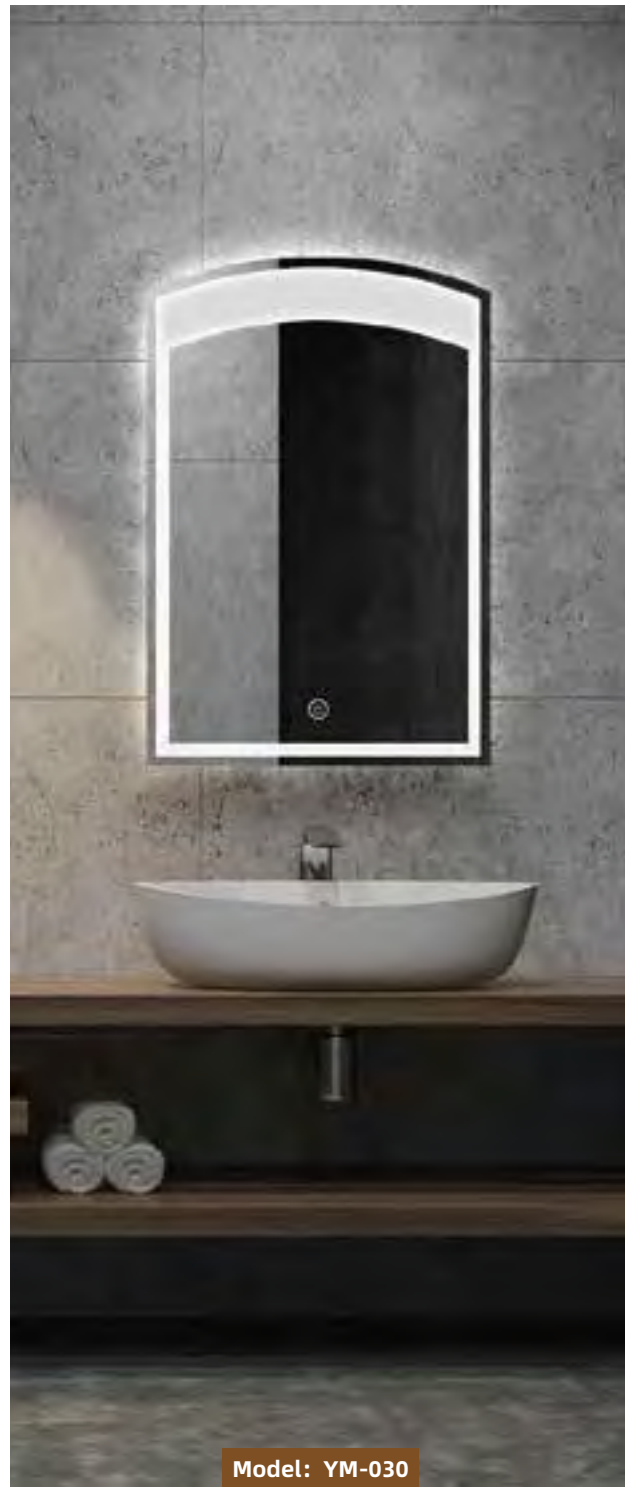

Standard Size

Description

Front View

Side View

- Touch sensor
- Demister
- Bluetooth
- 30mm thick aluminum back frame
- LED Lighting(Warm/Neutral/Cool)
- Metal backboard
- 4mm copper-silver mirror
- Environment friendly
- 3 Year Warranty

YM-203

BATHROOM

Model: YM-015

RECTANGLE LED MIRRORS

-  Lamplight
-  Clock
-  Temperature
-  Date
-  Demister
-  Magnifier
-  Bluetooth
-  WiFi

Standard Size

Description

Front View