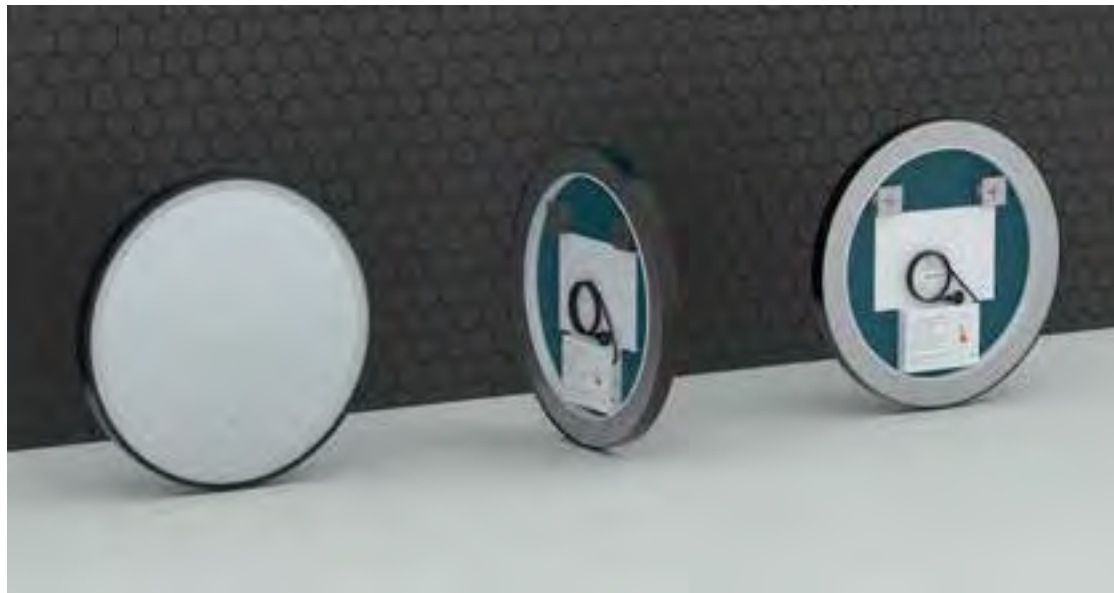

Standard Size

Front View

Side View

Description

- Touch sensor
- Demister
- 40mm thick aluminum frame
- LED Lighting(Warm/Neutral/Cool)
- Metal backboard
- 4mm copper-silver mirror
- Environment friendly
- 3 Year Warranty

Frame Options*

YM-218

2022 Collection