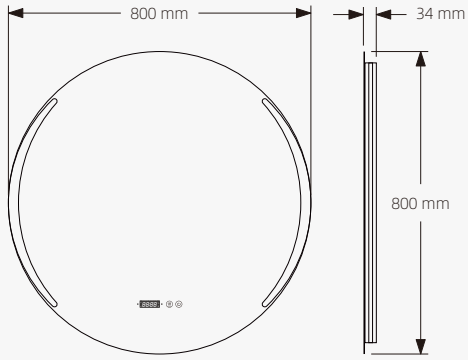

OPTICAL PARAMETERS:

IP RATED	65
RADIATED POWER	>30mW
WAVELENGTH OF LED CHIPS	UVA: 390-410NM UVC: 275-285N M
STERILIZATION AREA	1.2 M2

Model: YM-201

BATHROOM

ROUND LED MIRRORS

-  Lamplight
-  Clock
-  Temperature
-  Date
-  Demister
-  Magnifier
-  Bluetooth
-  WiFi

Standard Size

Front View

Side View

Description

- Touch sensor/PIR Sensor
- Demister
- WIFI
- Date & Time & Temperature Display
- 30mm thick aluminum back frame
- LED Lighting(Warm/Neutral/Cool)
- Metal backboard
- 4mm copper-silver mirror
- Environment friendly
- 3 Year Warranty