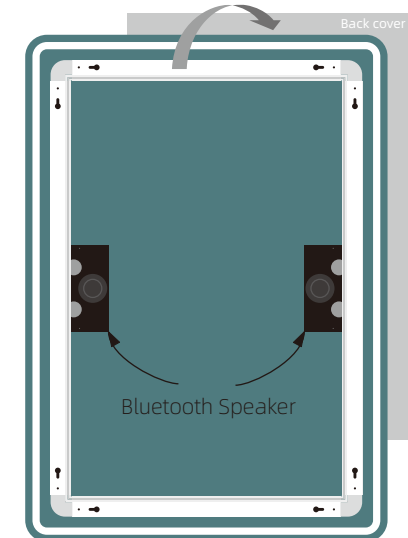

Digital Screen (Date & Time/ Temperature)

Bluetooth

Connecting bluetooth devices

Your favorite tunes, podcast and audiobooks at the tap of your finger! With our in-built bluetooth mirrors you can give life back to your bathroom! Powered by a high range, specifically designer for bathroom use bluetooth sensor, you can have a seamless experience when connecting the mirror, playing your favorite music or even receiving calls.

Bluetooth range is up to 5 meters distance, recommended for bathroom use only.

Bluetooth Speaker

Integrated speakers for audio playback

Yoway Bluetooth Mirrors come with high fidelity stereo speakers, producing robust bass and accurate sounds at higher levels, we also enhanced the sound experience by offering two different speakers positions depending on your needs, rear speakers and side speakers for a more direct sound.

Type1:Rear speaker

Type2: Side speaker

BACK VIEW

BACK VIEW

SIDE VIEW

Music screen

Control every aspect and function of your mirror directly on the surface, our Digital Screen options bring custom functions and display essential information, such as: