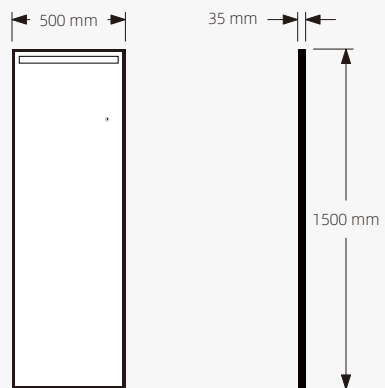

YM-223

Standard Size

Description

Front View

Side View

- Touch sensor
- 40mm thick aluminum frame
- LED Lighting(Warm/Neutral/Cool)
- Commodity shelf
- USB+Socket
- Metal backboard
- 4mm copper-silver mirror
- Environment friendly
- 3 Year Warranty

YM-224

2022 Collection

FULL-LENGTH MIRRORS

-  Lamplight
-  Clock
-  Temperature
-  Date
-  Demister
-  Magnifier
-  Bluetooth
-  WiFi

Standard Size

Front View

Side View

Description