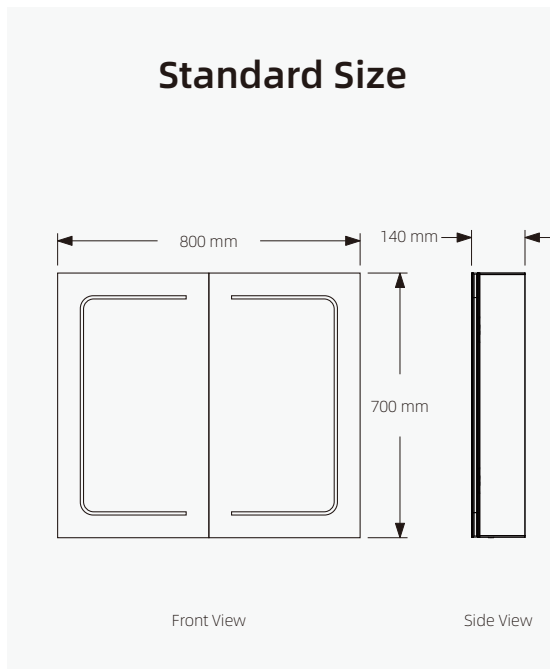

Description

- IR sensor
- Demister pad
- Shaver socket
- Extra thin and lightweight Aluminum frame
- Neutral 4000K light, 6000K white-cold light
- Rust Resistant Copper-free mirror
- Environmental friendly
- 3 Year Warranty

YOWAY