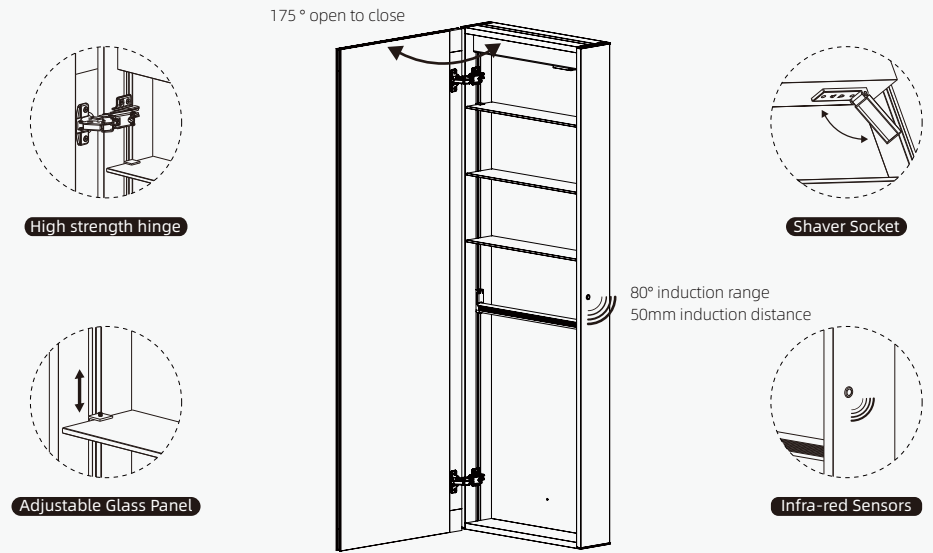

YCB-019

Standard Size

Description

- IR sensor
- Demister pad
- Shaver socket
- Extra thin and lightweight Aluminum frame
- Neutral 4000K light, 6000K white-cold light
- Rust Resistant Copper-free mirror
- Environmental friendly
- 3 Year Warranty