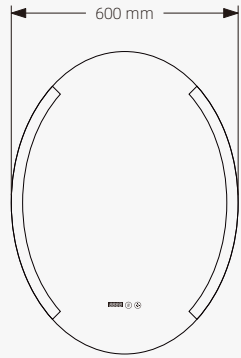

Standard Size

Front View

Side View

Description

- Touch sensor/PIR Sensor
- Demister
- WIFI
- Date & Time & Temperature Display
- 30mm thick aluminum back frame
- LED Lighting(Warm/Neutral/Cool)
- Metal backboard
- 4mm copper-silver mirror
- Environment friendly
- 3 Year Warranty

OVAL LED MIRRORS

-  Lamplight
-  Clock
-  Temperature
-  Date
-  Demister
-  Magnifier
-  Bluetooth
-  WiFi

Standard Size

Front View

Side View

Description

- Touch sensor
- Demister
- Date & Time & Temperature Display
- 30mm thick aluminum back frame
- LED Lighting(Warm/Neutral/Cool)
- Metal backboard
- 4mm copper-silver mirror
- Environment friendly
- 3 Year Warranty