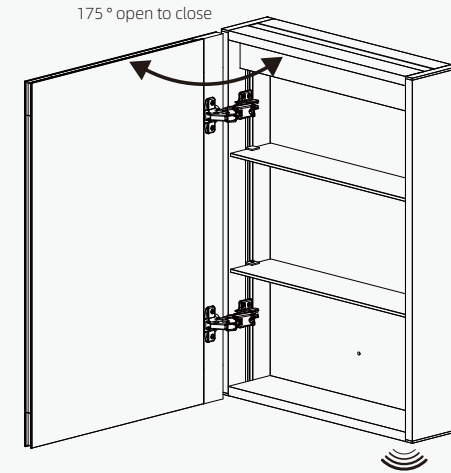

YOWAY

YCB-003

High strength hinge

Adjustable Glass Panel

Shaver Socket

Infra-red Sensors

80° induction range
50mm induction distance

Standard Size