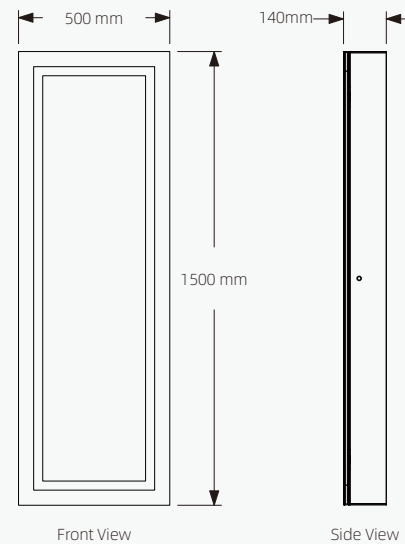

Standard Size

Description

- IR sensor
- Demister pad
- Shaver socket
- Extra thin and lightweight Aluminum frame
- Neutral 4000K light, 6000K white-cold light
- Rust Resistant Copper-free mirror
- Environmental friendly
- 3 Year Warranty