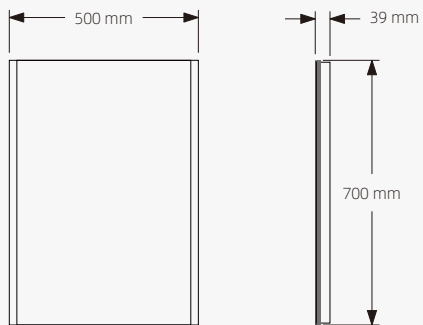

Model: YM-140

Model: YM-141

ACRYLIC LED MIRRORS

-  Lamplight
-  Clock
-  Temperature
-  Date
-  Demister
-  Magnifier
-  Bluetooth
-  WiFi

Standard Size

Description

Front View

Side View