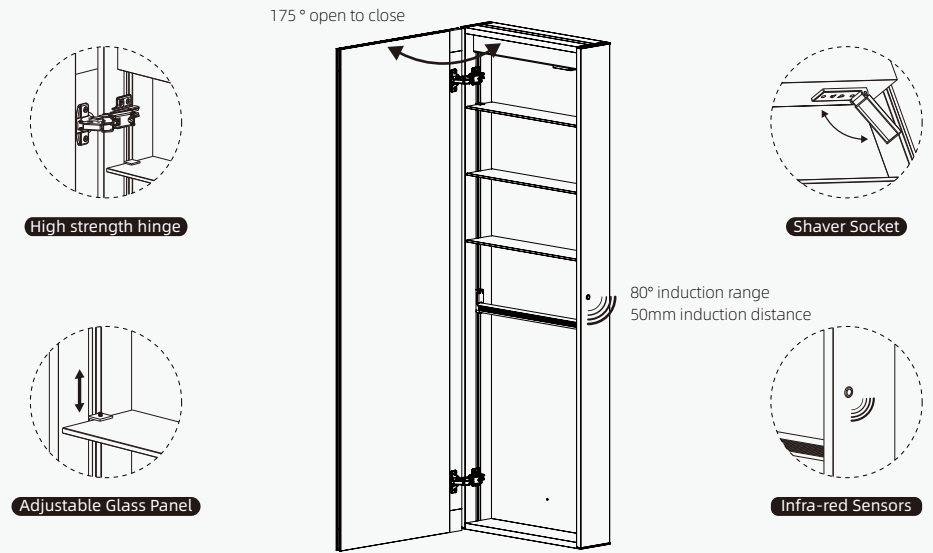

YCB-017

Standard Size

Description

- IR sensor
- Demister pad
- Shaver socket
- Extra thin and lightweight Aluminum frame
- Neutral 4000K light, 6000K white-cold light
- Rust Resistant Copper-free mirror
- Environmental friendly
- 3 Year Warranty