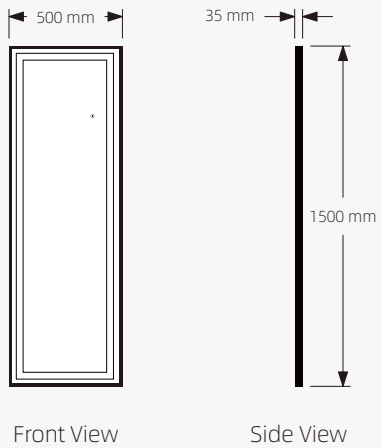

YM-224

2022 Collection

FULL-LENGTH MIRRORS

-  Lamplight
-  Clock
-  Temperature
-  Date
-  Demister
-  Magnifier
-  Bluetooth
-  WiFi

Standard Size

Front View

Side View

Description

- Touch sensor
- 35mm thick aluminum frame
- LED Lighting(Warm/Neutral/Cool)
- 5mm copper-silver mirror
- Environmental friendly
- 3 Year Warranty

Frame Options*

YM-225

Standard Size

Description

- Touch sensor
- 35mm thick aluminum frame
- LED Lighting(Warm/Neutral/Cool)
- 5mm copper-silver mirror
- Environmental friendly
- 3 Year Warranty

Frame Options*

YM-226

Standard Size

Description

- Touch sensor
- 35mm thick aluminum frame
- LED Lighting(Warm/Neutral/Cool)
- 5mm copper-silver mirror
- Enviromental friendly
- 3 Year Warranty

Frame Options*