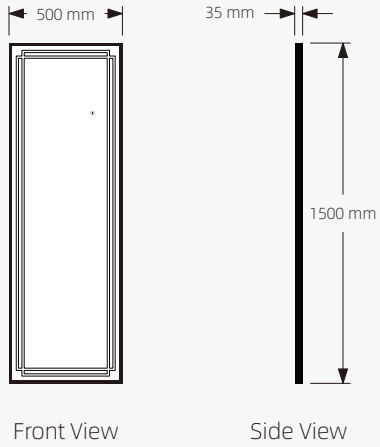

Standard Size