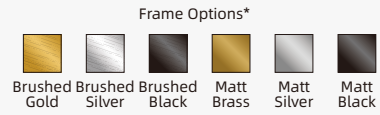

					
Brushed Gold	Brushed Silver	Brushed Black	Matt Brass	Matt Silver	Matt Black

YM-227

Standard Size

Description

Touch sensor
 35mm thick aluminum frame
 LED Lighting(Warm/Neutral/Cool)
 5mm copper-silver mirror
 Enviromental friendly
 3 Year Warranty