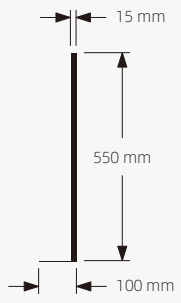

YM-220

Standard Size

Description

Front View

Side View

- 15mm slim aluminum frame
- Commodity shelf
- 4mm copper-silver mirror
- Environment friendly
- 3 Year Warranty

Frame Options*

YM-221

2022 Collection

LED DRESSING MIRRORS

-  Lamplight
-  Clock
-  Temperature
-  Date
-  Demister
-  Magnifier
-  Bluetooth
-  WiFi

Standard Size

Description

- Touch sensor
- 40mm thick aluminum frame
- LED Lighting(Warm/Neutral/Cool)
- Commodity shelf
- USB+Socket
- Metal backboard
- 4mm copper-silver mirror
- Environment friendly
- 3 Year Warranty