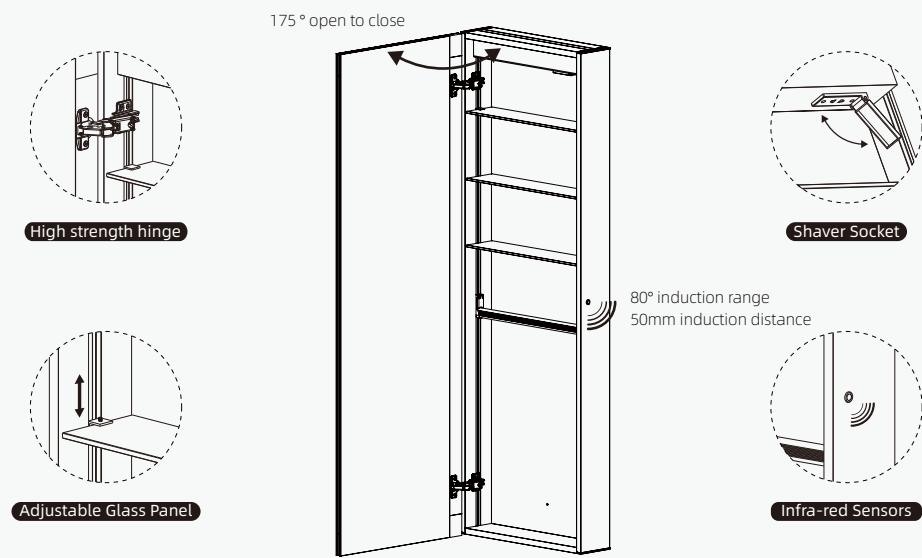

YCB-015

Standard Size

Description

- IR sensor
- Demister pad
- Shaver socket
- Extra thin and lightweight Aluminum frame
- Neutral 4000K light, 6000K white-cold light
- Rust Resistant Copper-free mirror
- Environmental friendly
- 3 Year Warranty