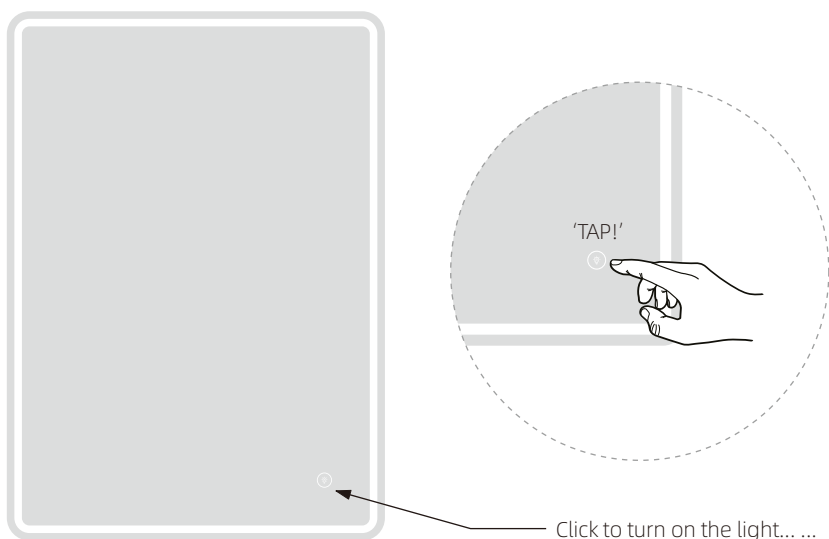

- Seamless design
- Minimal contact
- Simple control
- Multi-functional

PIR Sensor

Motion activated

Activate the mirror by just walking into the room!

Part of our automated bathroom solutions, our PIR sensor knows exactly when you need the lights to turn on and it activates the mirror automatically by gently lighting up the room, this comes specially useful at night when it's harder to find the switches and easier to get dazzled.