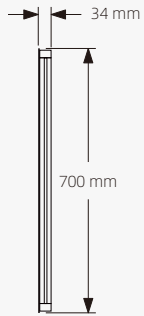

Standard Size

Description

Front View

Side View

- Touch sensor
- Demister
- Bluetooth
- 30mm thick aluminum back frame
- LED Lighting(Warm/Neutral/Cool)
- Metal backboard
- 4mm copper-silver mirror
- Environment friendly
- 3 Year Warranty

YM-203

BATHROOM

Model: YM-015

RECTANGLE LED MIRRORS

-  Lamplight
-  Clock
-  Temperature
-  Date
-  Demister
-  Magnifier
-  Bluetooth
-  WiFi

Standard Size

Description

Front View