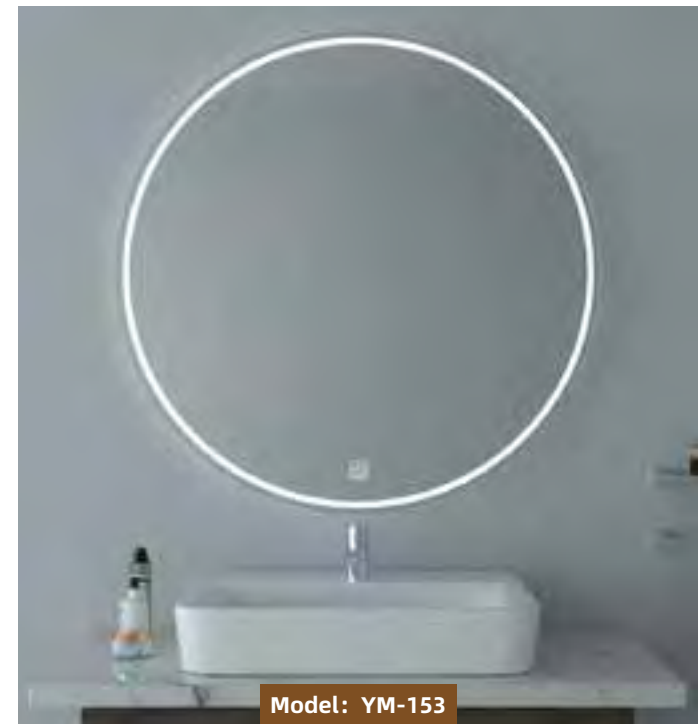

Standard Size

Front View

Side View

Description

- Touch sensor/PIR Sensor
- Demister
- WIFI
- Date & Time & Temperature Display
- 30mm thick aluminum back frame
- LED Lighting(Warm/Neutral/Cool)
- Metal backboard
- 4mm copper-silver mirror
- Environment friendly
- 3 Year Warranty

YM-201

2022 Collection

Model: YM-043

Model: YM-060

Model: YM-115

Model: YM-113

Model: YM-041

BATHROOM

OVAL LED MIRRORS

-  Lamplight
-  Clock
-  Temperature
-  Date
-  Demister
-  Magnifier
-  Bluetooth
-  WiFi

Standard Size

Front View

Side View

Description

- Touch sensor
- Demister
- Date & Time & Temperature Display
- 30mm thick aluminum back frame
- LED Lighting(Warm/Neutral/Cool)
- Metal backboard
- 4mm copper-silver mirror
- Environment friendly
- 3 Year Warranty

YM-072

BATHROOM

UNIQUE LED MIRRORS

-  Lamplight
-  Clock
-  Temperature
-  Date
-  Demister
-  Magnifier
-  Bluetooth
-  WiFi

Standard Size

Front View

Side View

Description