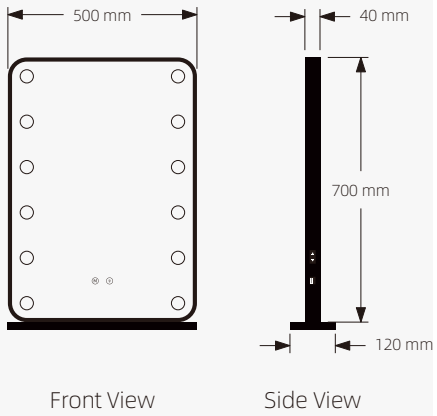

Standard Size