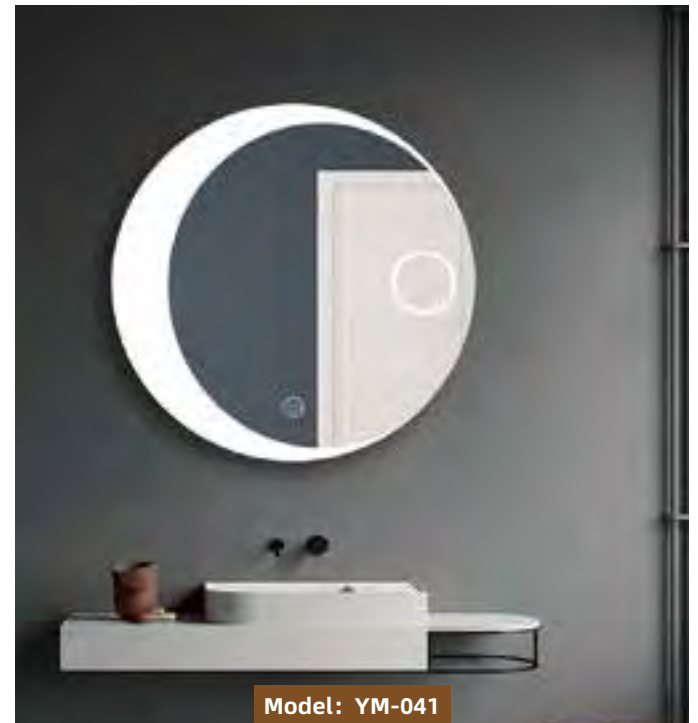

Standard Size

Front View

Side View

Description

- Touch sensor/PIR Sensor
- Demister
- WIFI
- Date & Time & Temperature Display
- 30mm thick aluminum back frame
- LED Lighting(Warm/Neutral/Cool)
- Metal backboard
- 4mm copper-silver mirror
- Environment friendly
- 3 Year Warranty

YM-201

2022 Collection

Model: YM-043

Model: YM-060

Model: YM-115

Model: YM-113

Model: YM-041

BATHROOM

OVAL LED MIRRORS

-  Lamplight
-  Clock
-  Temperature
-  Date
-  Demister
-  Magnifier
-  Bluetooth
-  WiFi

Standard Size

Front View

Side View

Description

- Touch sensor
- Demister
- Date & Time & Temperature Display
- 30mm thick aluminum back frame
- LED Lighting(Warm/Neutral/Cool)
- Metal backboard
- 4mm copper-silver mirror
- Environment friendly
- 3 Year Warranty

YM-072

BATHROOM

UNIQUE LED MIRRORS

-  Lamplight
-  Clock
-  Temperature
-  Date
-  Demister
-  Magnifier
-  Bluetooth
-  WiFi

Standard Size

Front View

Side View

Description