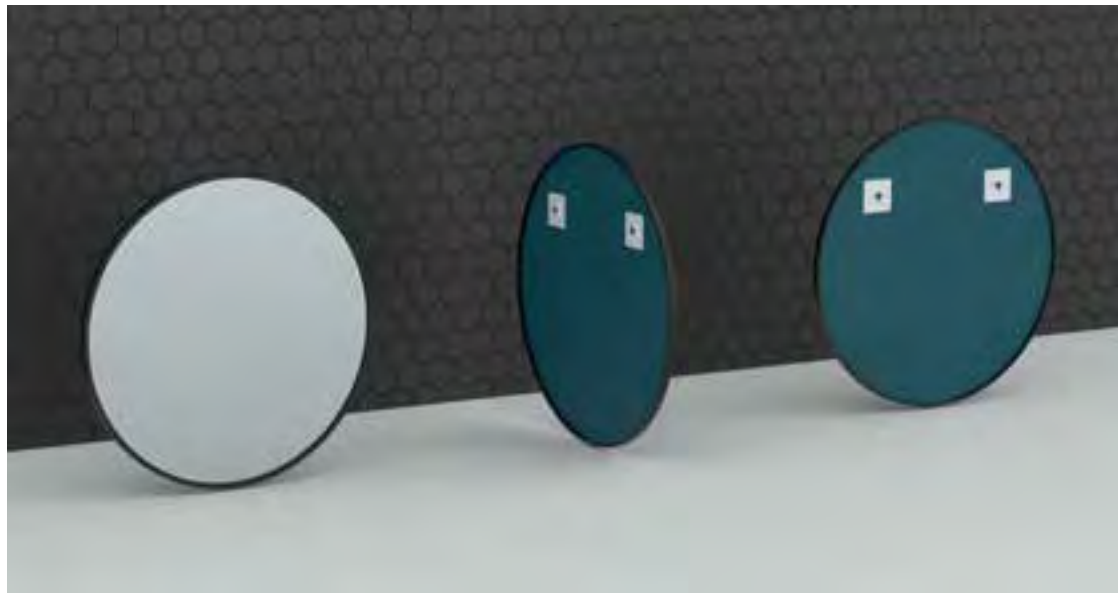

YM-213

FRAMED MIRRORS

-  Lamplight
-  Clock
-  Temperature
-  Date
-  Demister
-  Magnifier
-  Bluetooth
-  WiFi

Standard Size

Front View

Side View

Description

15mm slim aluminum frame
4mm copper-silver mirror
Environment friendly
3 Year Warranty

Frame Options*

YM-214

2022 Collection

Standard Size

Front View

Side View

Description

- Touch sensor
- Demister
- Metal frame
- Neutral 4000K light, 6000K white-cold light
- Rust Resistant Copper-free mirror
- Environment friendly
- 3 Year Warranty