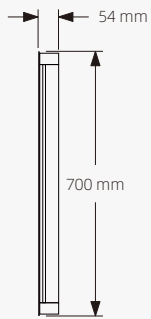

YM-143

2022 Collection

Standard Size

Description

Front View

Side View

- Touch sensor
- Demister
- 50mm thick aluminum back frame
- LED Lighting(Warm/Neutral/Cool)
- Metal backboard
- 4mm copper-silver mirror
- Environment friendly
- 3 Year Warranty

YM-206

Standard Size

Front View

Side View

Description

- Touch sensor
- Demister
- 50mm thick aluminum back frame
- LED Lighting(Warm/Neutral/Cool)
- Metal backboard
- 4mm copper-silver mirror
- Environment friendly
- 3 Year Warranty