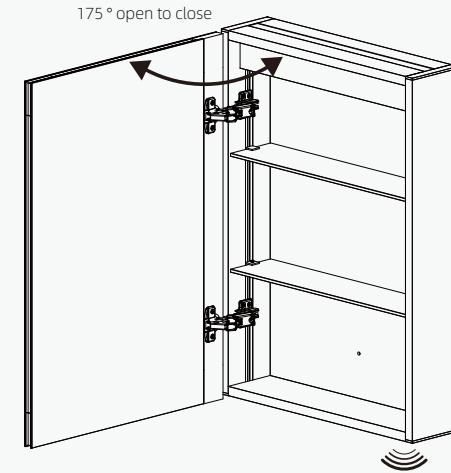

YCB-001

80° induction range
50mm induction distance