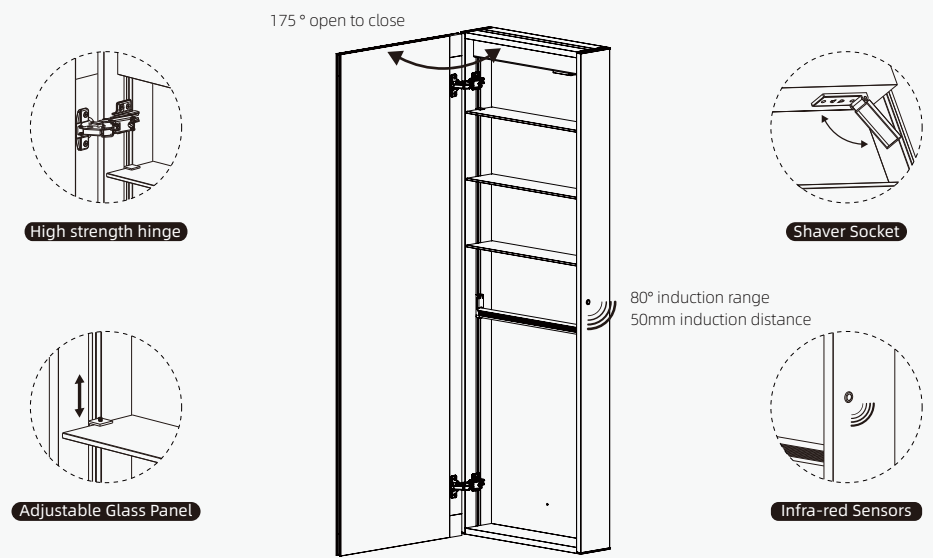

YCB-018

Standard Size

Description

- IR sensor
- Demister pad
- Shaver socket
- Extra thin and lightweight Aluminum frame
- Neutral 4000K light, 6000K white-cold light
- Rust Resistant Copper-free mirror
- Environmental friendly
- 3 Year Warranty

YOWAY