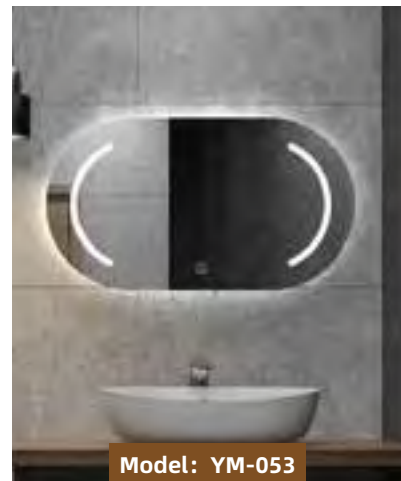

Standard Size

Description

Front View

Side View

- Touch sensor
- Demister
- Bluetooth
- 30mm thick aluminum back frame
- LED Lighting(Warm/Neutral/Cool)
- Metal backboard
- 4mm copper-silver mirror
- Environment friendly
- 3 Year Warranty

YM-203

BATHROOM

Model: YM-015

RECTANGLE LED MIRRORS

-  Lamplight
-  Clock
-  Temperature
-  Date
-  Demister
-  Magnifier
-  Bluetooth
-  WiFi

Standard Size

Description

Front View