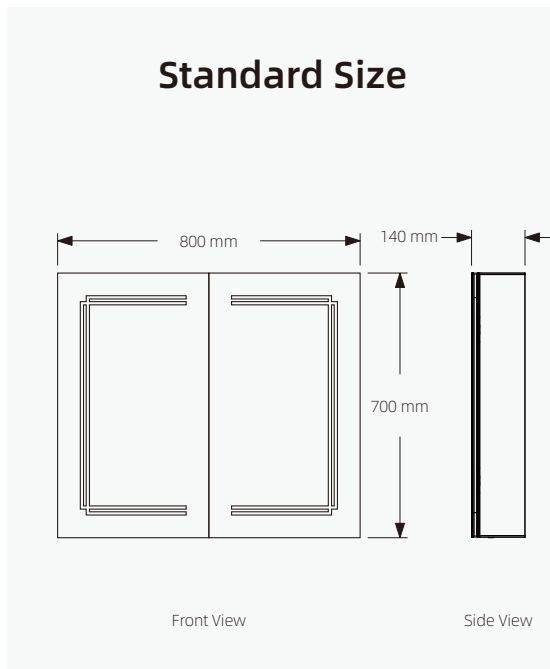

YOWAY

YCB-011

175° open to close

High strength hinge

Shaver Socket

Adjustable Glass Panel

Infra-red Sensors

80° induction range
50mm induction distance

Standard Size

Front View

Side View

Description

- IR sensor
- Demister pad
- Shaver socket
- Extra thin and lightweight Aluminum frame
- Neutral 4000K light, 6000K white-cold light
- Rust Resistant Copper-free mirror
- Environmental friendly
- 3 Year Warranty