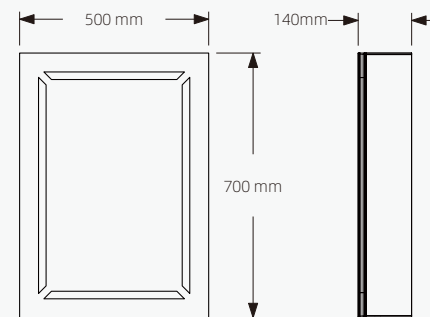

Standard Size

Front View

Side View

Description

- IR sensor
- Demister pad
- Shaver socket
- Extra thin and lightweight Aluminum frame
- Neutral 4000K light, 6000K white-cold light
- Rust Resistant Copper-free mirror
- Environmental friendly
- 3 Year Warranty