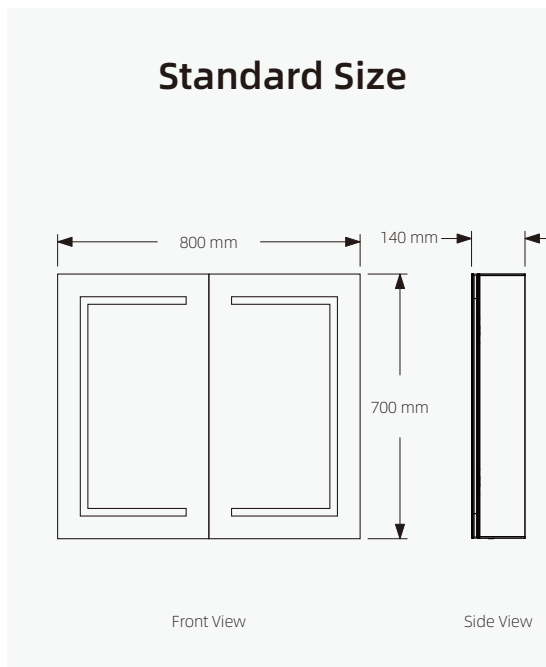

Description

- IR sensor
- Demister pad
- Shaver socket
- Extra thin and lightweight Aluminum frame
- Neutral 4000K light, 6000K white-cold light
- Rust Resistant Copper-free mirror
- Environmental friendly
- 3 Year Warranty

YOWAY