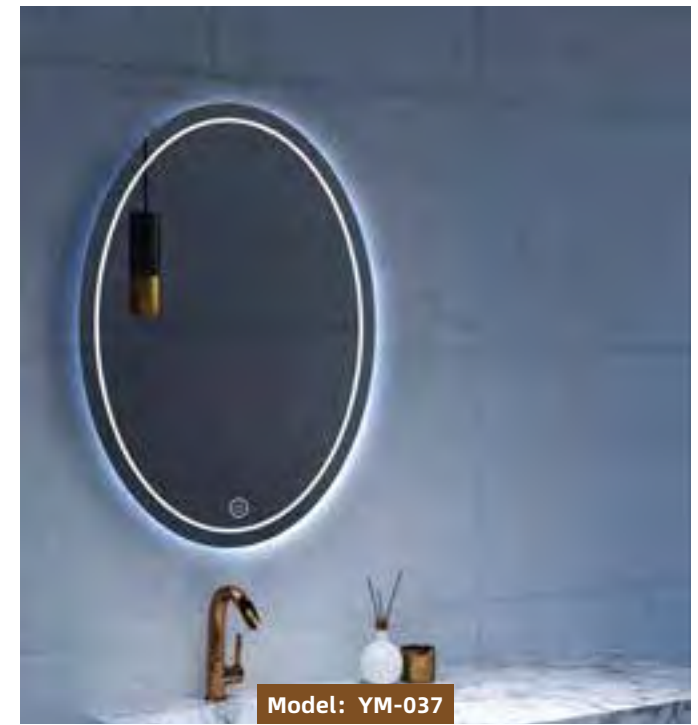

OVAL LED MIRRORS

-  Lamplight
-  Clock
-  Temperature
-  Date
-  Demister
-  Magnifier
-  Bluetooth
-  WiFi

Standard Size

Front View

Side View

Description

- Touch sensor
- Demister
- Date & Time & Temperature Display
- 30mm thick aluminum back frame
- LED Lighting(Warm/Neutral/Cool)
- Metal backboard
- 4mm copper-silver mirror
- Environment friendly
- 3 Year Warranty

YM-072

BATHROOM

UNIQUE LED MIRRORS

-  Lamplight
-  Clock
-  Temperature
-  Date
-  Demister
-  Magnifier
-  Bluetooth
-  WiFi

Standard Size

Front View

Side View

Description