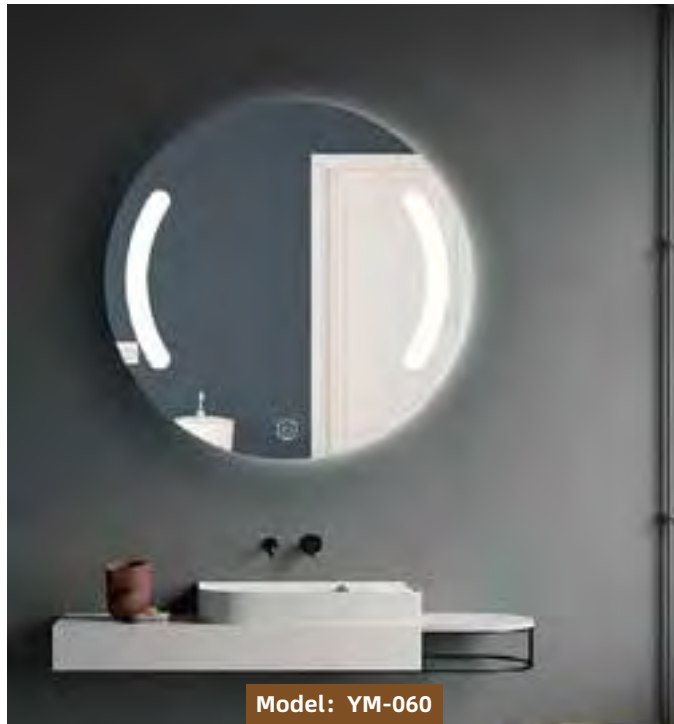

Standard Size

Front View

Side View

Description

- Touch sensor/PIR Sensor
- Demister
- WIFI
- Date & Time & Temperature Display
- 30mm thick aluminum back frame
- LED Lighting(Warm/Neutral/Cool)
- Metal backboard
- 4mm copper-silver mirror
- Environment friendly
- 3 Year Warranty

YM-201

2022 Collection

Model: YM-043

Model: YM-060

Model: YM-115

Model: YM-113

Model: YM-041

BATHROOM

OVAL LED MIRRORS

-  Lamplight
-  Clock
-  Temperature
-  Date
-  Demister
-  Magnifier
-  Bluetooth
-  WiFi

Standard Size

Front View

Side View

Description

- Touch sensor
- Demister
- Date & Time & Temperature Display
- 30mm thick aluminum back frame
- LED Lighting(Warm/Neutral/Cool)
- Metal backboard
- 4mm copper-silver mirror
- Environment friendly
- 3 Year Warranty

YM-072

BATHROOM

UNIQUE LED MIRRORS

-  Lamplight
-  Clock
-  Temperature
-  Date
-  Demister
-  Magnifier
-  Bluetooth
-  WiFi

Standard Size

Front View

Side View

Description