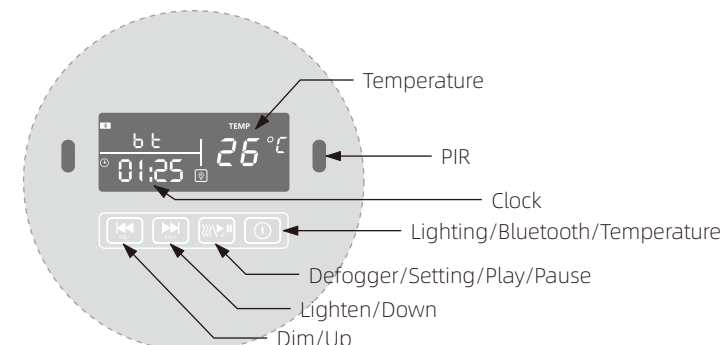

Four-button sensor screen