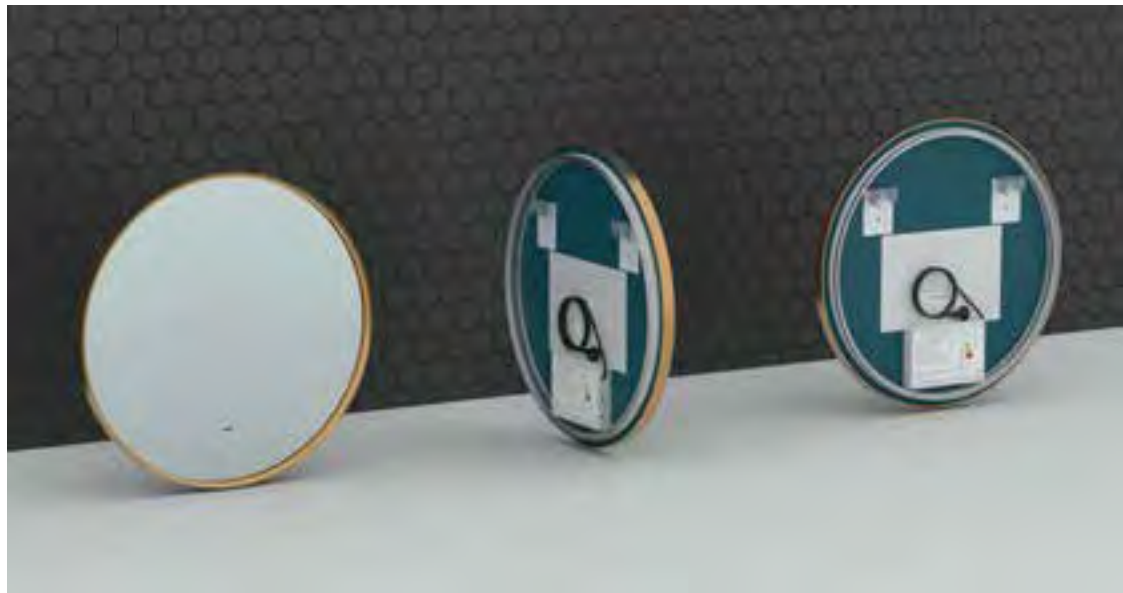

Frame Options*

YM-216