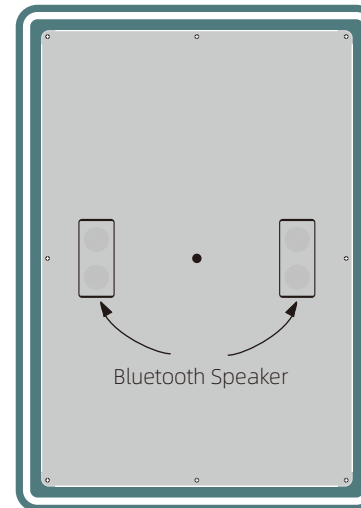

Bluetooth range is up to 5 meters distance, recommended for bathroom use only.

Bluetooth Speaker

Integrated speakers for audio playback

Yoway Bluetooth Mirrors come with high fidelity stereo speakers, producing robust bass and accurate sounds at higher levels, we also enhanced the sound experience by offering two different speakers positions depending on your needs, rear speakers and side speakers for a more direct sound.

Type1:Rear speaker

Type2: Side speaker

BACK VIEW

BACK VIEW

SIDE VIEW

Music screen

Control every aspect and function of your mirror directly on the surface, our Digital Screen options bring custom functions and display essential information, such as: