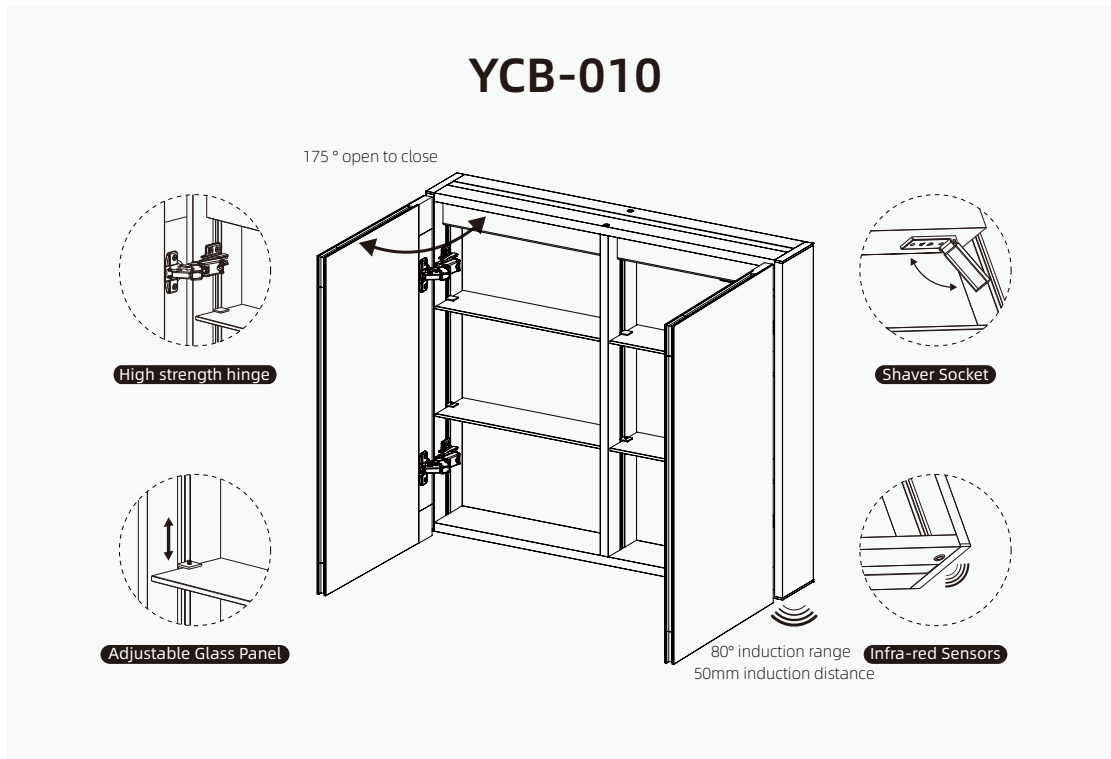

Description

- IR sensor
- Demister pad
- Shaver socket
- Extra thin and lightweight Aluminum frame
- Neutral 4000K light, 6000K white-cold light
- Rust Resistant Copper-free mirror
- Environmental friendly
- 3 Year Warranty

YOWAY