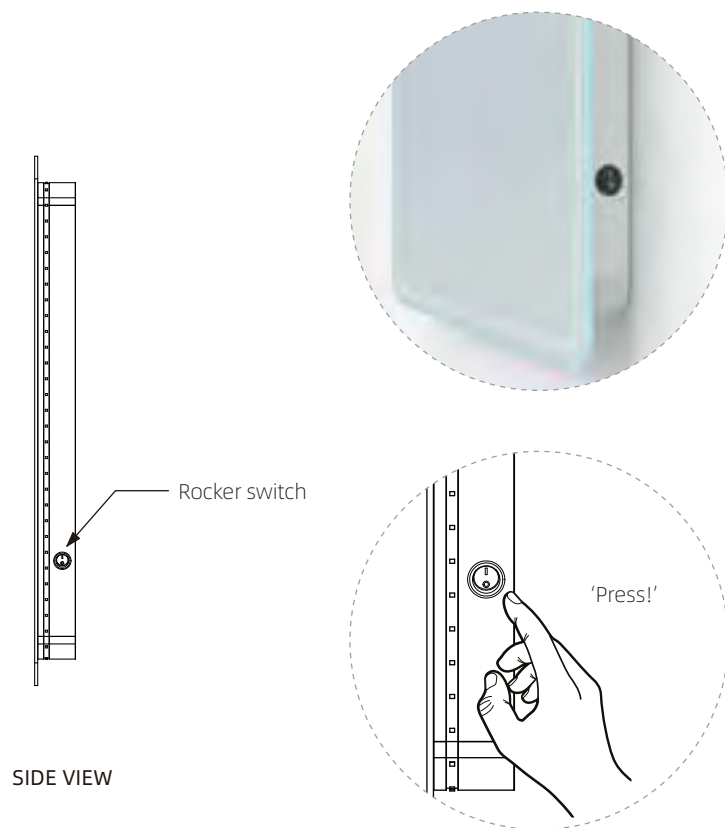

Simply swipe hand below the infra-red sensor

Infra-red Sensors

Touch sensitive switch

High quality switch, good feeling, touch sensitive

Designed for customers that want a clearer look and minimalistic design on their bathroom surfaces, the touch sensitive switch is placed on the side of the mirror, and prevents the mirror surface from getting oily or dirty by daily use of the switch.

SIDE VIEW

Rocker switch

Circular design

Rocker switch to control additional features, strong, durable and reliable switch.

SIDE VIEW

Rocker switch

Square design

Made by using special Silica gel seal and waterproof components inside the switch. The square design has a smoother transition when pressing it, making it easier to use and more satisfactory than the circular design.