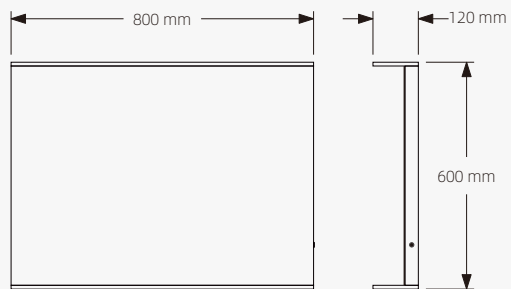

Standard Size

Front View