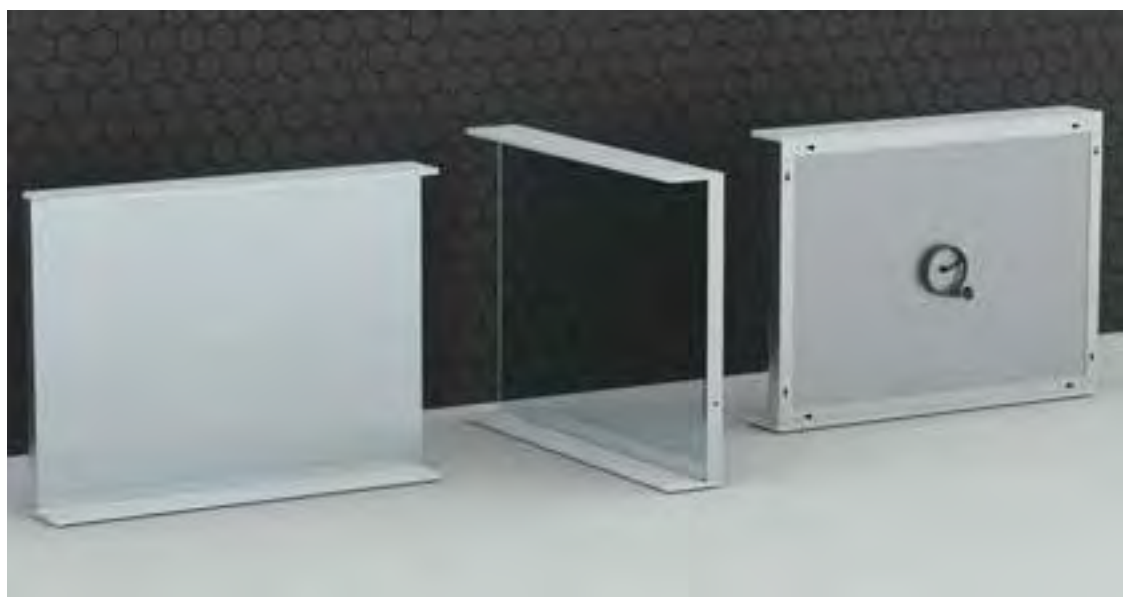

Standard Size

Front View

Side View

Description

- IR sensor
- Demister
- Frosted acrylic
- 35mm thick aluminum back frame
- LED Lighting(Warm/Neutral/Cool)
- 4mm copper-silver mirror
- Environment friendly
- 3 Year Warranty

YM-212

2022 Collection