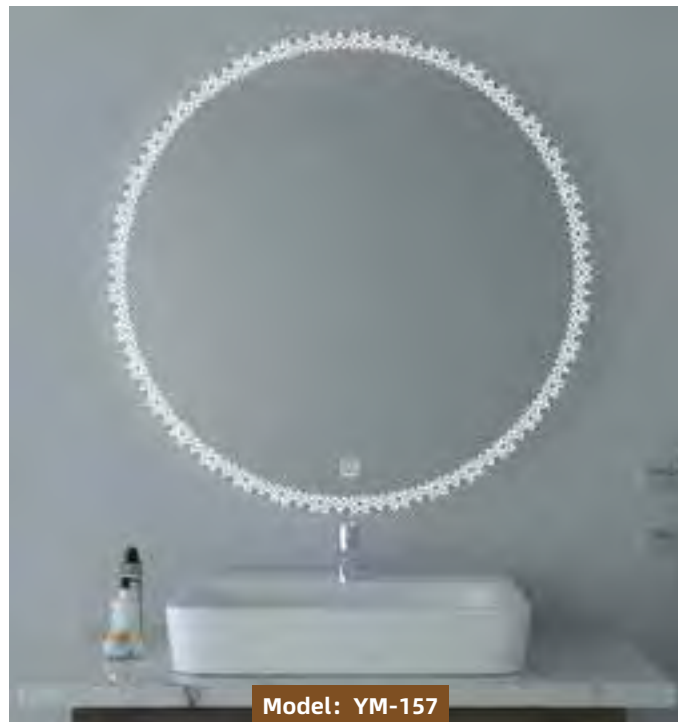

Standard Size

Front View

Side View

Description

- Touch sensor/PIR Sensor
- Demister
- WIFI
- Date & Time & Temperature Display
- 30mm thick aluminum back frame
- LED Lighting(Warm/Neutral/Cool)
- Metal backboard
- 4mm copper-silver mirror
- Environment friendly
- 3 Year Warranty

YM-201

2022 Collection

Model: YM-043

Model: YM-060

Model: YM-115

Model: YM-113

Model: YM-041

BATHROOM

OVAL LED MIRRORS

-  Lamplight
-  Clock
-  Temperature
-  Date
-  Demister
-  Magnifier
-  Bluetooth
-  WiFi

Standard Size

Front View

Side View

Description

- Touch sensor
- Demister
- Date & Time & Temperature Display
- 30mm thick aluminum back frame
- LED Lighting(Warm/Neutral/Cool)
- Metal backboard
- 4mm copper-silver mirror
- Environment friendly
- 3 Year Warranty