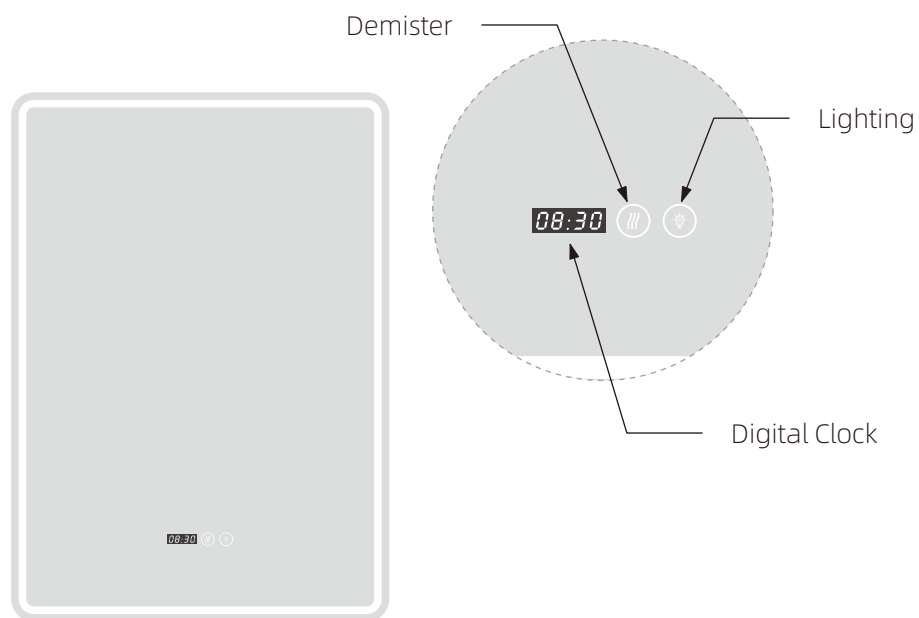

BACK VIEW

FRONT VIEW

Digital Clock

Clock display + Lighting + Demister

We usually lose our perception of time while in the bathroom, because we relax too much or spend time cleaning the mirror from fog, this can make us late for important meetings and dates. By including an accurate, programable digital clock display on your favorite led mirrors, you'll never be late again and you won't be needing to spend time cleaning your mirrors over and over again.

Digital Screen

Date & Time + Temperature + Lighting + Demister + PIR Sensor

Enhanced display that not only shows the time, but also displays the date and temperature in the room, the most useful information needed for your every day routine.