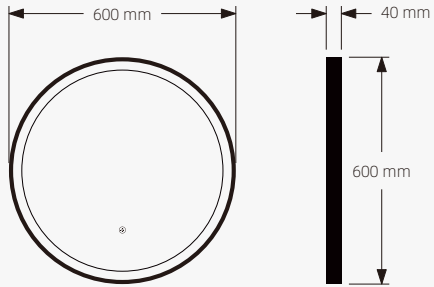

Frame Options*

YM-216

Standard Size

Front View

Side View

Description

- Touch sensor
- Demister
- 50mm thick aluminum frame with silica gel
- LED Lighting(Warm/Neutral/Cool)
- 4mm copper-silver mirror
- Environment friendly
- 3 Year Warranty

Frame Options*

YM-217

2022 Collection

Standard Size

Front View

Side View

Description

- Touch sensor
- Demister
- 40mm thick aluminum frame
- LED Lighting(Warm/Neutral/Cool)
- Metal backboard
- 4mm copper-silver mirror
- Environment friendly
- 3 Year Warranty

Frame Options*

YM-218

2022 Collection

Standard Size

Front View

Side View

Description

- Touch sensor
- Demister
- 40mm thick aluminum frame
- LED Lighting(Warm/Neutral/Cool)
- Metal backboard
- 4mm copper-silver mirror
- Environment friendly
- 3 Year Warranty