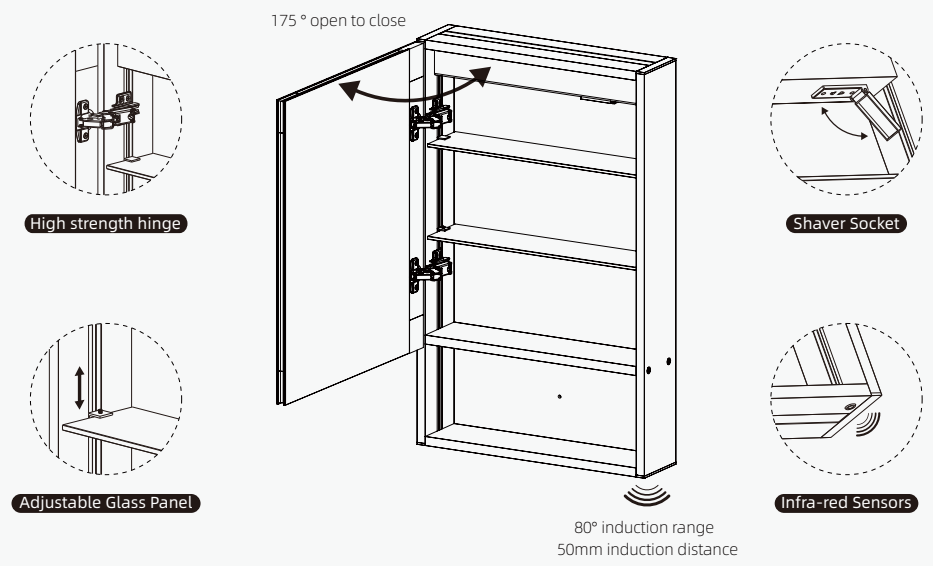

YCB-013

Standard Size

Description

- IR sensor
- Demister pad
- Shaver socket
- Extra thin and lightweight Aluminum frame
- Neutral 4000K light, 6000K white-cold light
- Rust Resistant Copper-free mirror
- Environmental friendly
- 3 Year Warranty