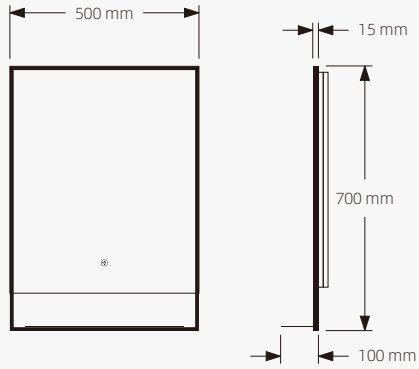

Frame Options*

YM-219

2022 Collection

Standard Size

Front View

Side View

Description

- 15mm slim aluminum frame
- Commodity shelf
- 4mm copper-silver mirror
- Environment friendly
- 3 Year Warranty