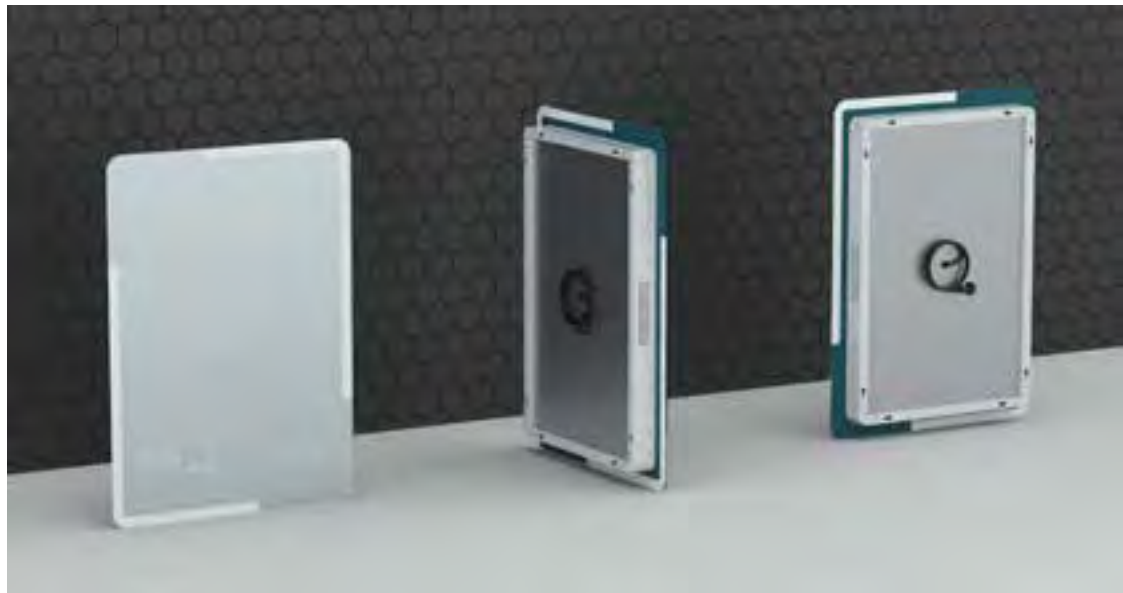

Standard Size

Description

- Touch sensor
- Demister
- Bluetooth
- The weather WIFI screen
- 50mm thick aluminum back frame
- LED Lighting(Warm/Neutral/Cool)
- Metal backboard
- 4mm copper-silver mirror
- Environment friendly
- 3 Year Warranty

YM-208

2022 Collection