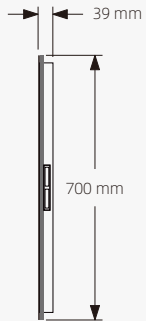

Model: YM-140

Model: YM-141

ACRYLIC LED MIRRORS

-  Lamplight
-  Clock
-  Temperature
-  Date
-  Demister
-  Magnifier
-  Bluetooth
-  WiFi

Standard Size

Description

Front View

Side View

- IR sensor
- Demister
- Frosted acrylic
- 35mm thick aluminum back frame
- LED Lighting(Warm/Neutral/Cool)
- 4mm copper-silver mirror
- Environment friendly
- 3 Year Warranty

YM-209

Standard Size

Front View