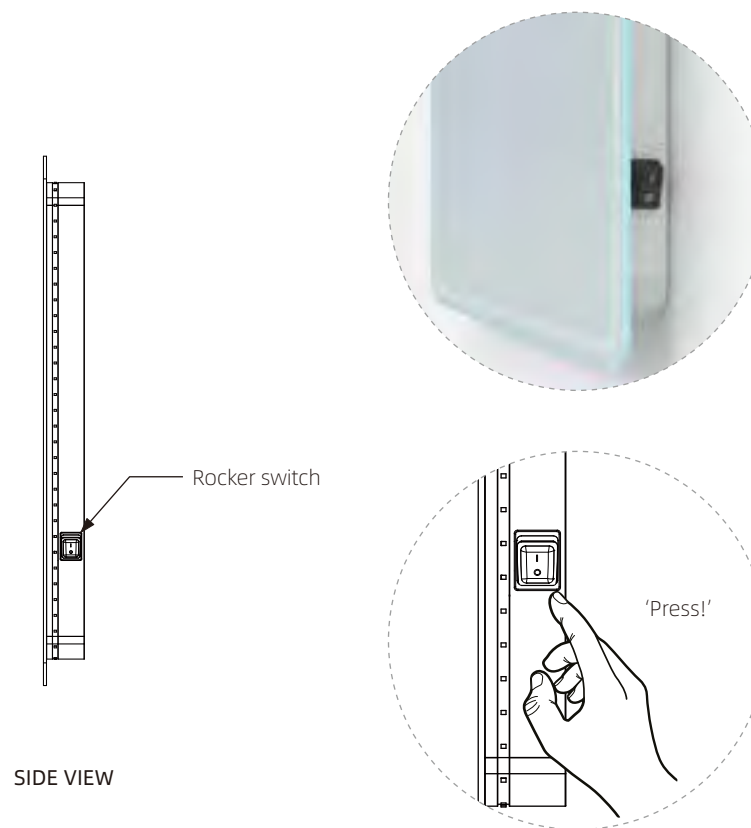

Simply swipe hand below the infra-red sensor

Infra-red Sensors

Touch sensitive switch

High quality switch, good feeling, touch sensitive

Designed for customers that want a clearer look and minimalistic design on their bathroom surfaces, the touch sensitive switch is placed on the side of the mirror, and prevents the mirror surface from getting oily or dirty by daily use of the switch.

SIDE VIEW

Rocker switch

Circular design

Rocker switch to control additional features, strong, durable and reliable switch.

SIDE VIEW

Rocker switch

Square design

Made by using special Silica gel seal and waterproof components inside the switch. The square design has a smoother transition when pressing it, making it easier to use and more satisfactory than the circular design.