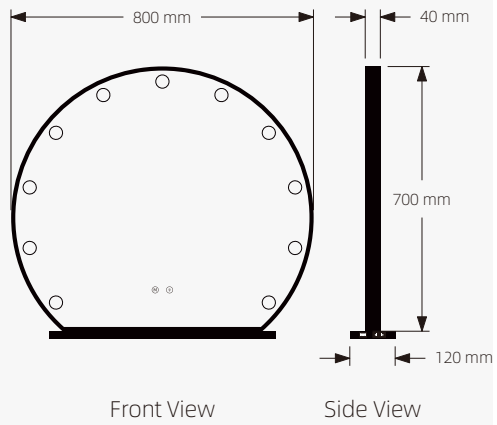

2022 Collection

LED DRESSING MIRRORS

-  Lamplight
-  Clock
-  Temperature
-  Date
-  Demister
-  Magnifier
-  Bluetooth
-  WiFi

Standard Size

Description

- Touch sensor
- 40mm thick aluminum frame
- LED Lighting(Warm/Neutral/Cool)
- Commodity shelf
- USB+Socket
- Metal backboard
- 4mm copper-silver mirror
- Environment friendly
- 3 Year Warranty