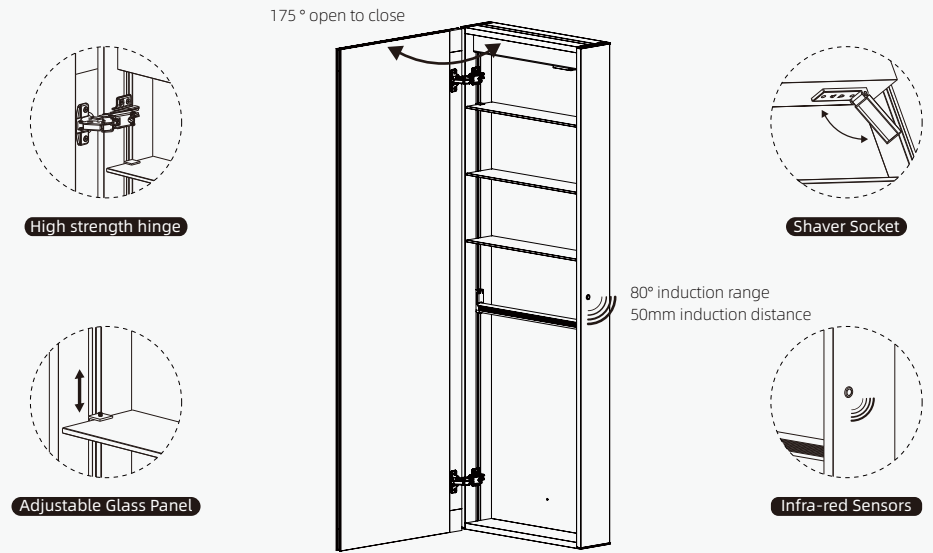

YCB-020

Standard Size

Description

- IR sensor
- Demister pad
- Shaver socket
- Extra thin and lightweight Aluminum frame
- Neutral 4000K light, 6000K white-cold light
- Rust Resistant Copper-free mirror
- Environmental friendly
- 3 Year Warranty

YOWAY