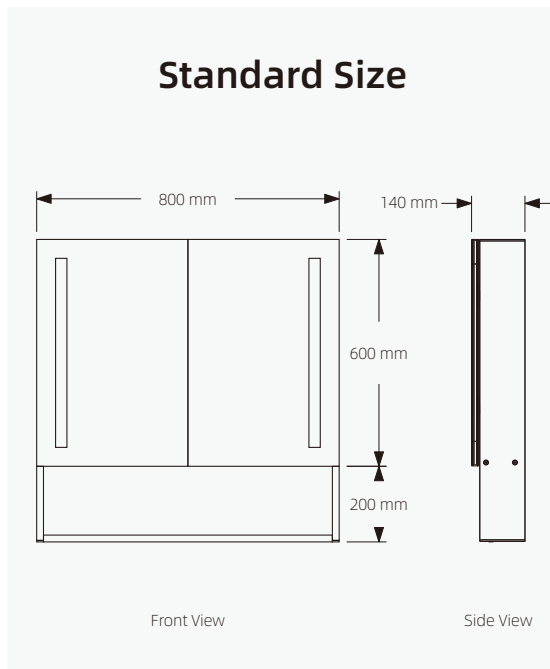

YOWAY

YCB-013

Standard Size

Front View

Side View

Description

- IR sensor
- Demister pad
- Shaver socket
- Extra thin and lightweight Aluminum frame
- Neutral 4000K light, 6000K white-cold light
- Rust Resistant Copper-free mirror
- Environmental friendly
- 3 Year Warranty