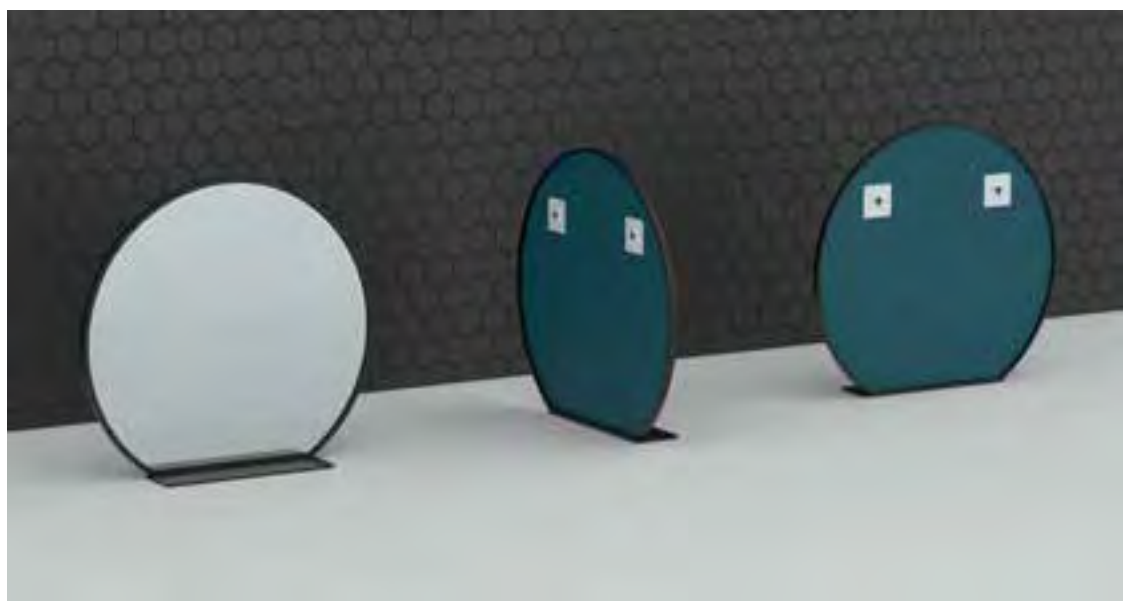

YM-220

Standard Size

Description

Front View

Side View

- 15mm slim aluminum frame
- Commodity shelf
- 4mm copper-silver mirror
- Environment friendly
- 3 Year Warranty

Frame Options*

YM-221

2022 Collection

LED DRESSING MIRRORS

-  Lamplight
-  Clock
-  Temperature
-  Date
-  Demister
-  Magnifier
-  Bluetooth
-  WiFi

Standard Size

Description

- Touch sensor
- 40mm thick aluminum frame
- LED Lighting(Warm/Neutral/Cool)
- Commodity shelf
- USB+Socket
- Metal backboard
- 4mm copper-silver mirror
- Environment friendly
- 3 Year Warranty