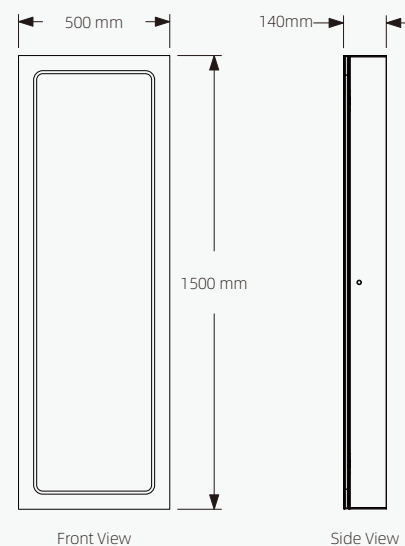

YCB-016

Standard Size

Description

- IR sensor
- Demister pad
- Shaver socket
- Extra thin and lightweight Aluminum frame
- Neutral 4000K light, 6000K white-cold light
- Rust Resistant Copper-free mirror
- Environmental friendly
- 3 Year Warranty

YCB-017

Standard Size

Description

- IR sensor
- Demister pad
- Shaver socket
- Extra thin and lightweight Aluminum frame
- Neutral 4000K light, 6000K white-cold light
- Rust Resistant Copper-free mirror
- Environmental friendly
- 3 Year Warranty

YCB-018

Standard Size

Description

- IR sensor
- Demister pad
- Shaver socket
- Extra thin and lightweight Aluminum frame
- Neutral 4000K light, 6000K white-cold light
- Rust Resistant Copper-free mirror
- Environmental friendly
- 3 Year Warranty