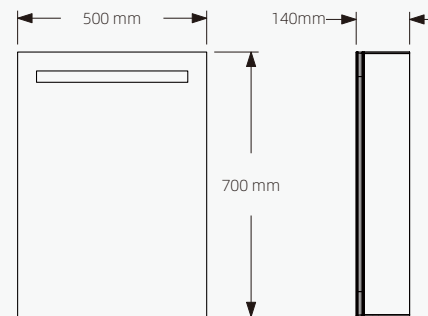

80° induction range
50mm induction distance

Standard Size

Front View

Side View

Description

- IR sensor
- Demister pad
- Shaver socket
- Extra thin and lightweight Aluminum frame
- Neutral 4000K light, 6000K white-cold light
- Rust Resistant Copper-free mirror
- Environmental friendly
- 3 Year Warranty