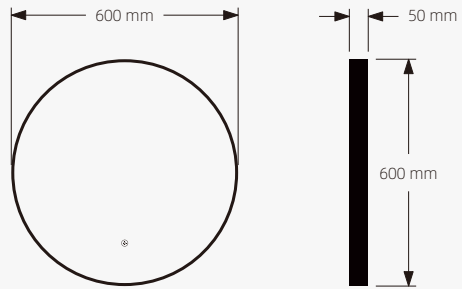

YM-215

2022 Collection

Standard Size

Front View

Side View

Description

- IR sensor
- Demister
- 25mm thick aluminum frame
- LED Lighting(Warm/Neutral/Cool)
- 4mm copper-silver mirror
- Environment friendly
- 3 Year Warranty

Frame Options*

YM-216

Standard Size

Front View

Side View

Description

- Touch sensor
- Demister
- 50mm thick aluminum frame with silica gel
- LED Lighting(Warm/Neutral/Cool)
- 4mm copper-silver mirror
- Environment friendly
- 3 Year Warranty