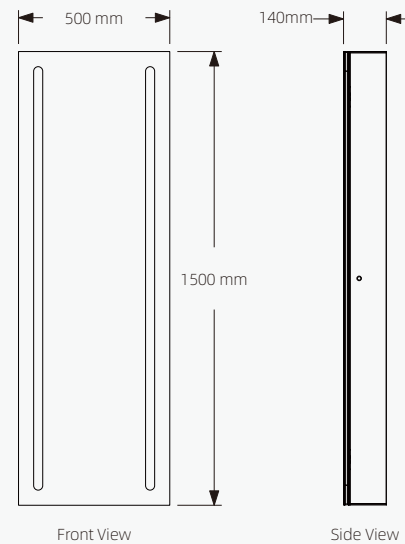

YOWAY

YCB-019

Standard Size

Description

- IR sensor
- Demister pad
- Shaver socket
- Extra thin and lightweight Aluminum frame
- Neutral 4000K light, 6000K white-cold light
- Rust Resistant Copper-free mirror
- Environmental friendly
- 3 Year Warranty