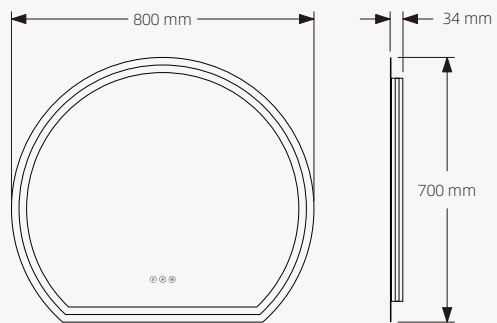

OVAL LED MIRRORS

-  Lamplight
-  Clock
-  Temperature
-  Date
-  Demister
-  Magnifier
-  Bluetooth
-  WiFi

Standard Size

Front View

Side View

Description

- Touch sensor
- Demister
- Date & Time & Temperature Display
- 30mm thick aluminum back frame
- LED Lighting(Warm/Neutral/Cool)
- Metal backboard
- 4mm copper-silver mirror
- Environment friendly
- 3 Year Warranty

YM-072

BATHROOM

UNIQUE LED MIRRORS

-  Lamplight
-  Clock
-  Temperature
-  Date
-  Demister
-  Magnifier
-  Bluetooth
-  WiFi

Standard Size

Front View

Side View

Description