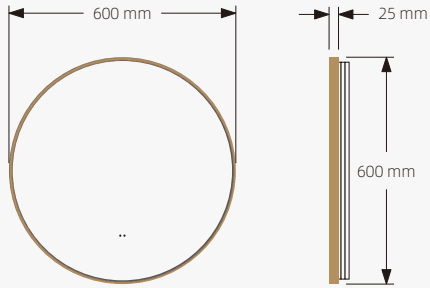

YM-213

FRAMED MIRRORS

-  Lamplight
-  Clock
-  Temperature
-  Date
-  Demister
-  Magnifier
-  Bluetooth
-  WiFi

Standard Size

Front View

Side View

Description

15mm slim aluminum frame
4mm copper-silver mirror
Environment friendly
3 Year Warranty

Frame Options*

YM-214

2022 Collection

Standard Size

Front View

Side View

Description

- Touch sensor
- Demister
- Metal frame
- Neutral 4000K light, 6000K white-cold light
- Rust Resistant Copper-free mirror
- Environment friendly
- 3 Year Warranty

YM-215

2022 Collection

Standard Size

Front View

Side View

Description

- IR sensor
- Demister
- 25mm thick aluminum frame
- LED Lighting(Warm/Neutral/Cool)
- 4mm copper-silver mirror
- Environment friendly
- 3 Year Warranty