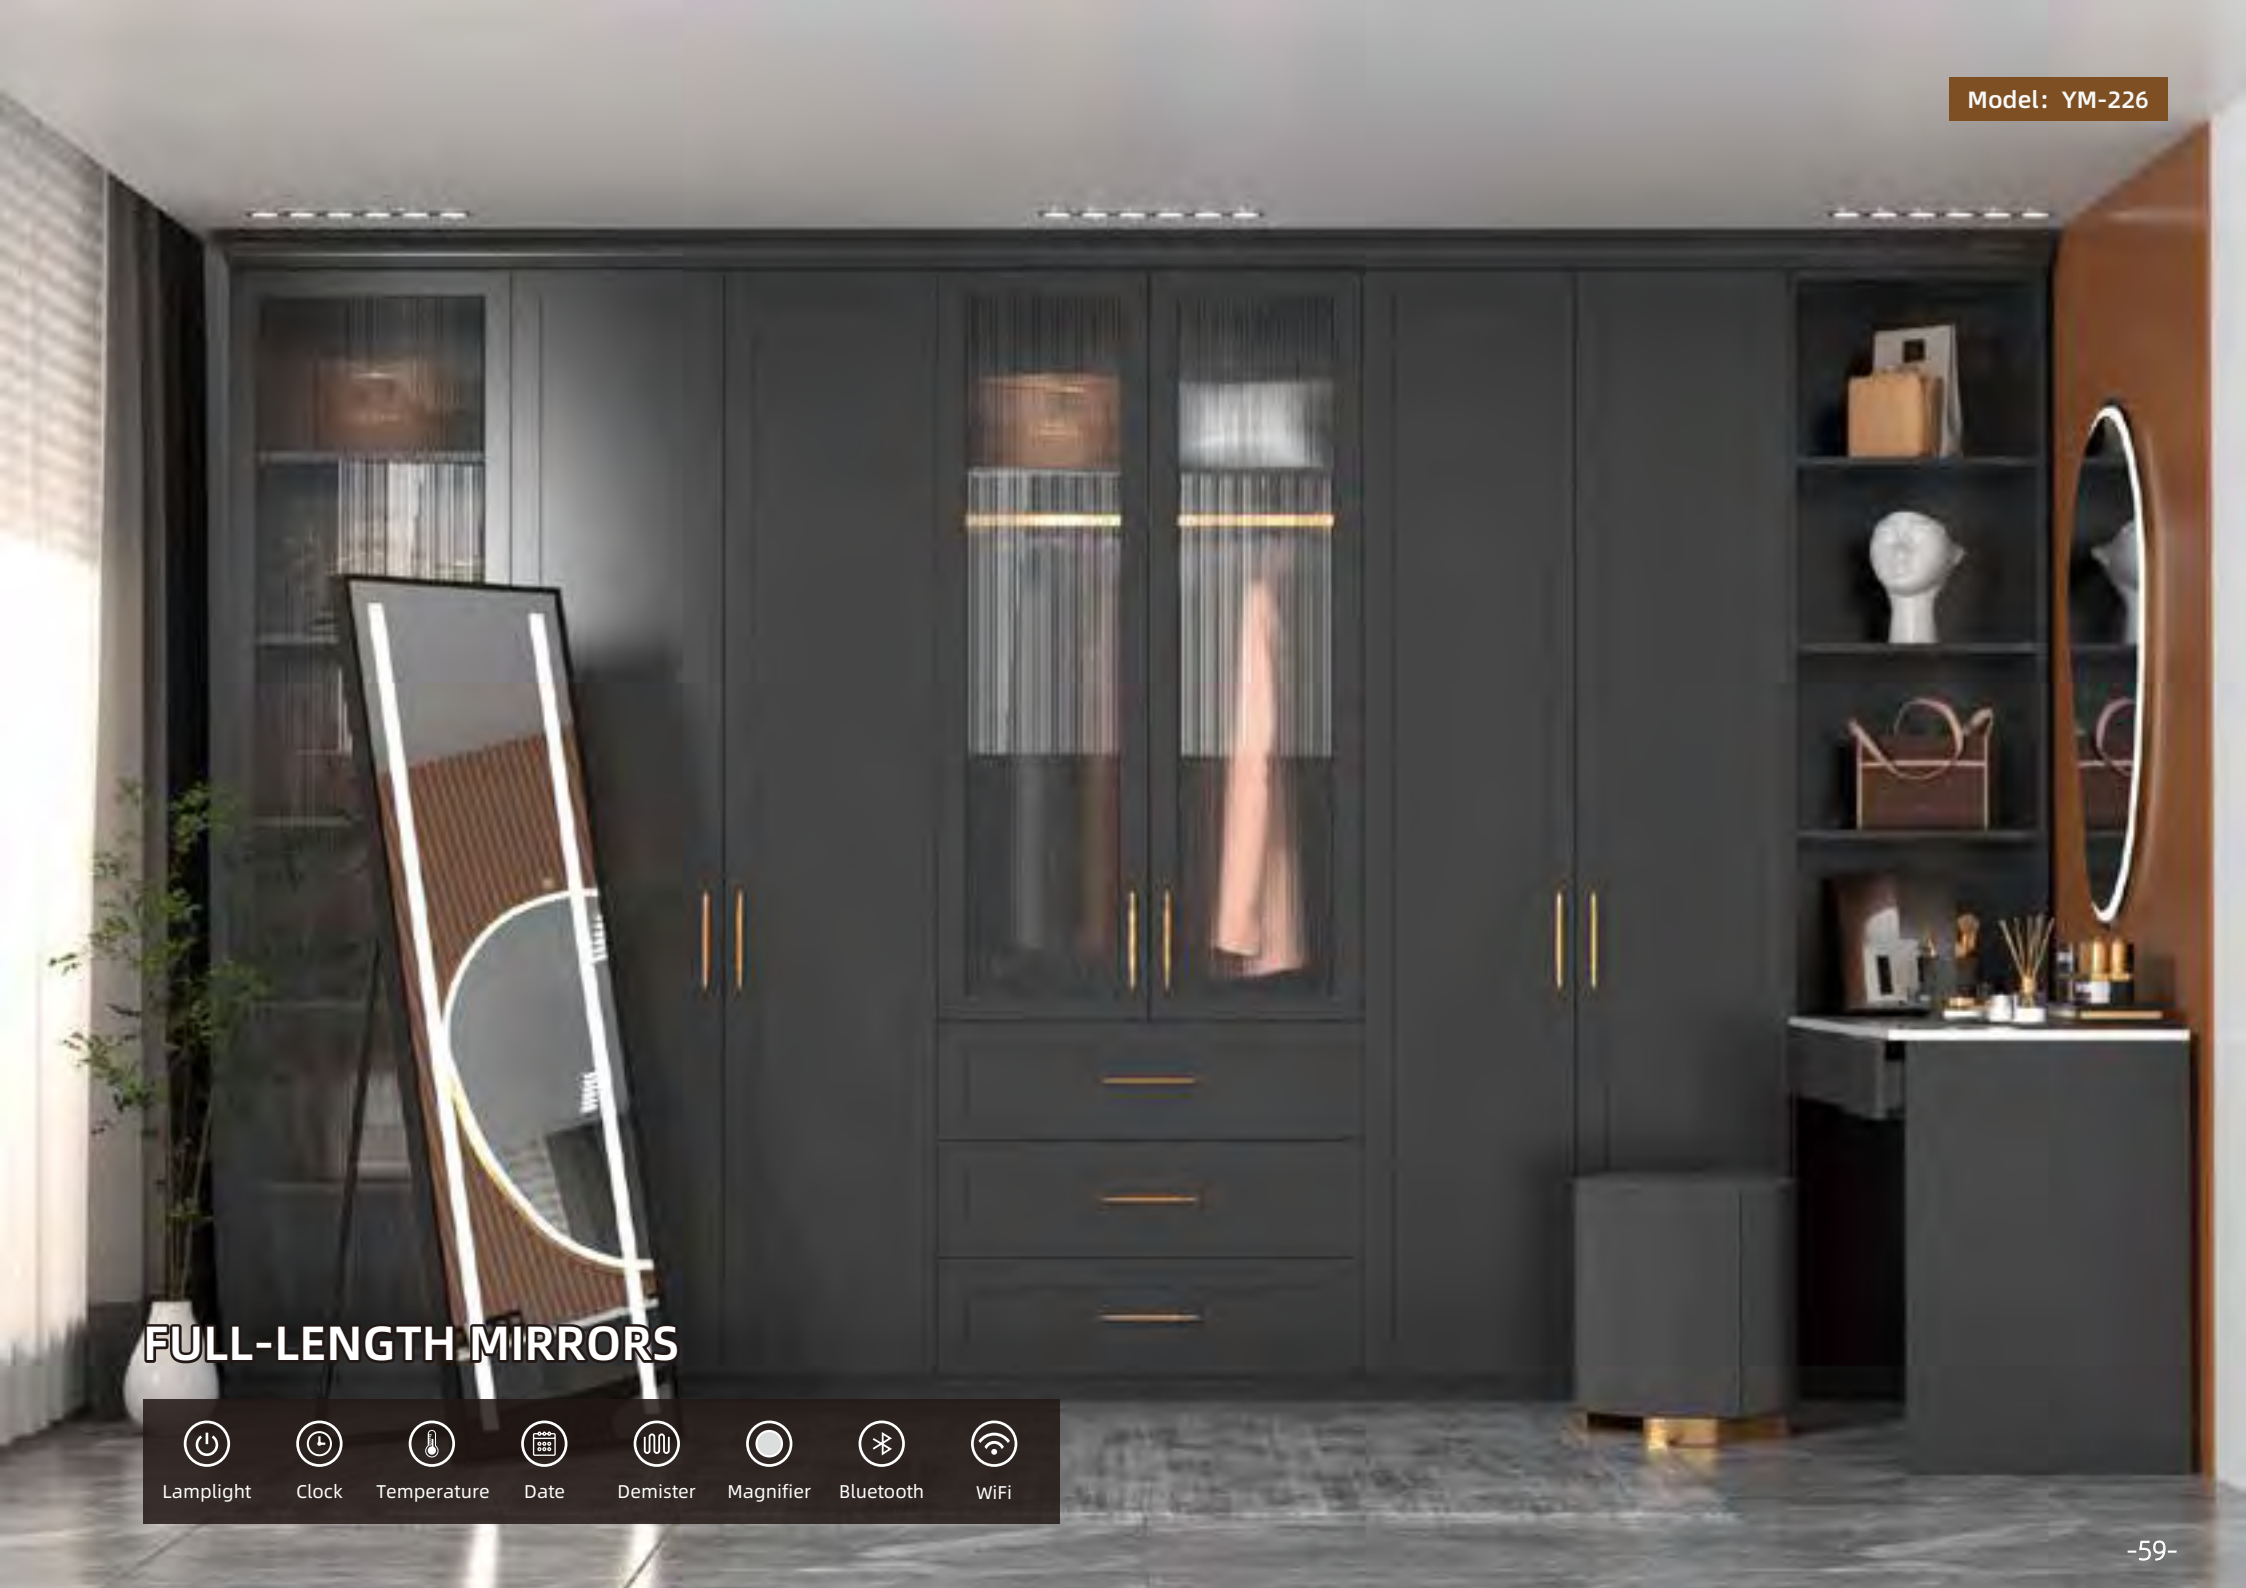

YM-222

2022 Collection

Standard Size

Description

- Touch sensor
- 40mm thick aluminum frame
- LED Lighting(Warm/Neutral/Cool)
- Commodity shelf
- USB+Socket
- Metal backboard
- 4mm copper-silver mirror
- Environment friendly
- 3 Year Warranty

YM-223

Standard Size

Description

Front View

Side View

- Touch sensor
- 40mm thick aluminum frame
- LED Lighting(Warm/Neutral/Cool)
- Commodity shelf
- USB+Socket
- Metal backboard
- 4mm copper-silver mirror
- Environment friendly
- 3 Year Warranty

YM-224

2022 Collection

FULL-LENGTH MIRRORS

-  Lamplight
-  Clock
-  Temperature
-  Date
-  Demister
-  Magnifier
-  Bluetooth
-  WiFi

Standard Size

Front View

Side View

Description