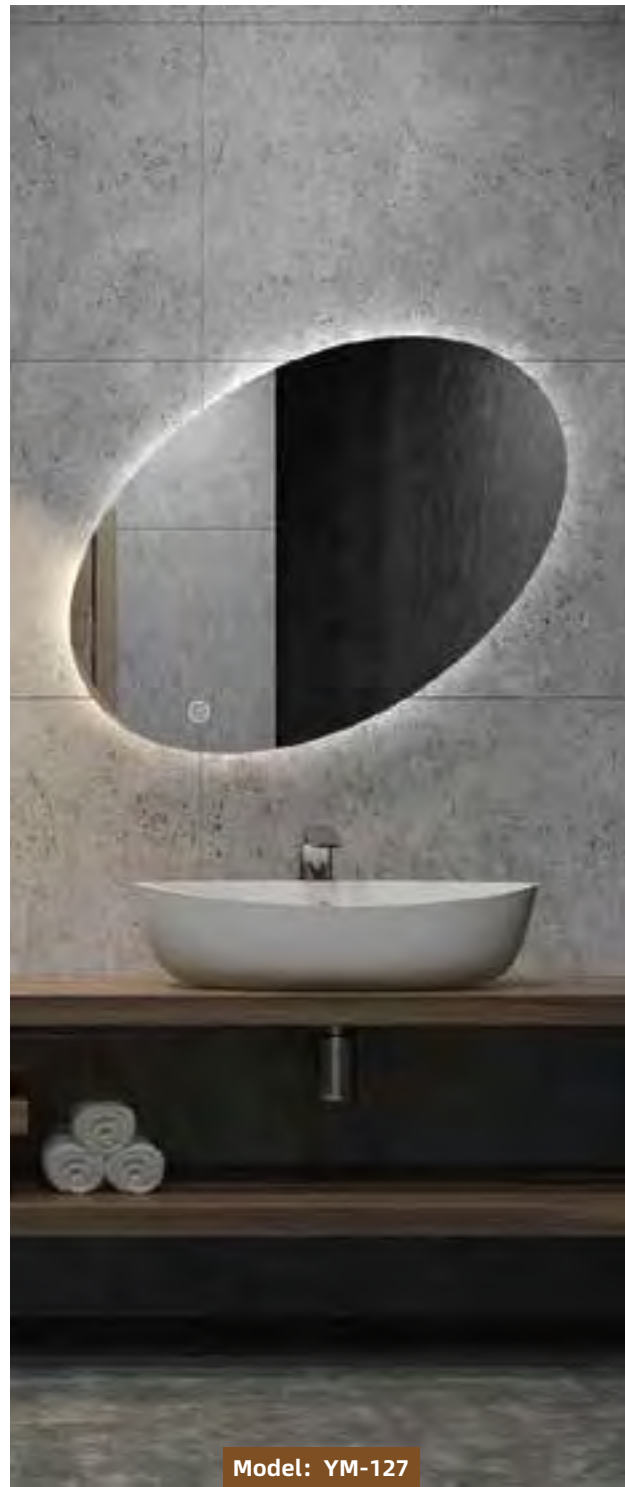

Standard Size

Description

Front View

Side View

- Touch sensor
- Demister
- Bluetooth
- 30mm thick aluminum back frame
- LED Lighting(Warm/Neutral/Cool)
- Metal backboard
- 4mm copper-silver mirror
- Environment friendly
- 3 Year Warranty

YM-203

BATHROOM

Model: YM-015

RECTANGLE LED MIRRORS

-  Lamplight
-  Clock
-  Temperature
-  Date
-  Demister
-  Magnifier
-  Bluetooth
-  WiFi

Standard Size

Description

Front View