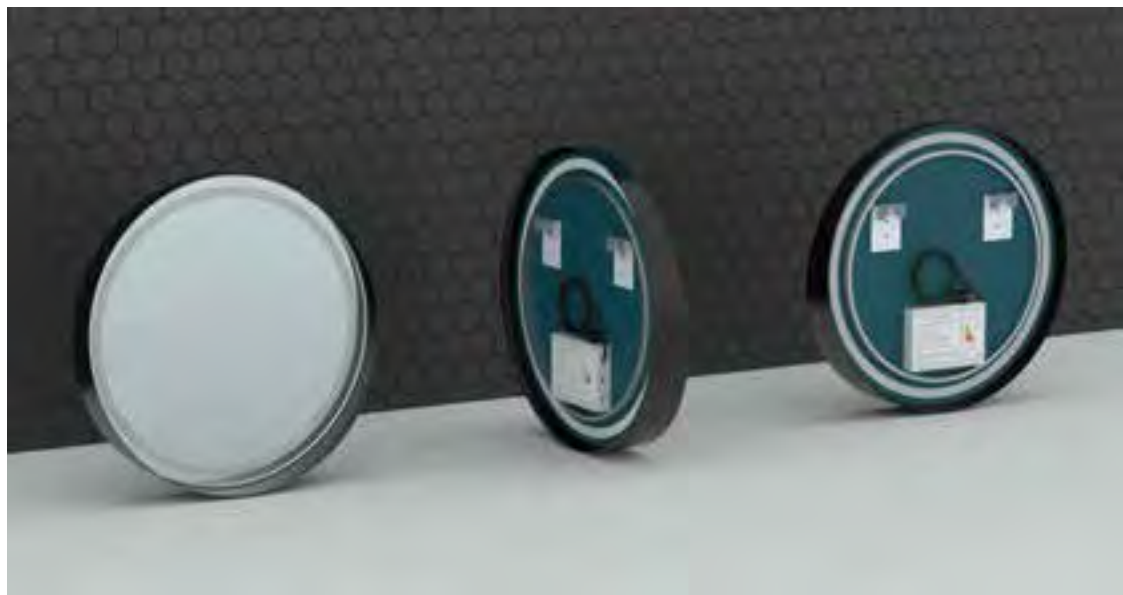

Standard Size

Front View

Side View

Description

- Touch sensor
- Demister
- Metal frame
- Neutral 4000K light, 6000K white-cold light
- Rust Resistant Copper-free mirror
- Environment friendly
- 3 Year Warranty

YM-215

2022 Collection