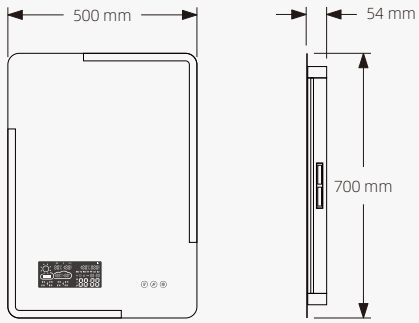

YM-206

Standard Size

Front View

Side View

Description

- Touch sensor
- Demister
- 50mm thick aluminum back frame
- LED Lighting(Warm/Neutral/Cool)
- Metal backboard
- 4mm copper-silver mirror
- Environment friendly
- 3 Year Warranty

YM-207

Standard Size

Front View

Side View

Description

- Touch sensor
- Demister
- Bluetooth
- The weather WIFI screen
- 50mm thick aluminum back frame
- LED Lighting(Warm/Neutral/Cool)
- Metal backboard
- 4mm copper-silver mirror
- Environment friendly
- 3 Year Warranty