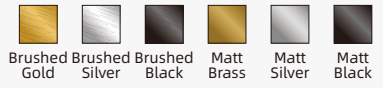

YM-220

Standard Size

Description

Front View

Side View

- 15mm slim aluminum frame
- Commodity shelf
- 4mm copper-silver mirror
- Environment friendly
- 3 Year Warranty

Frame Options*

YM-221