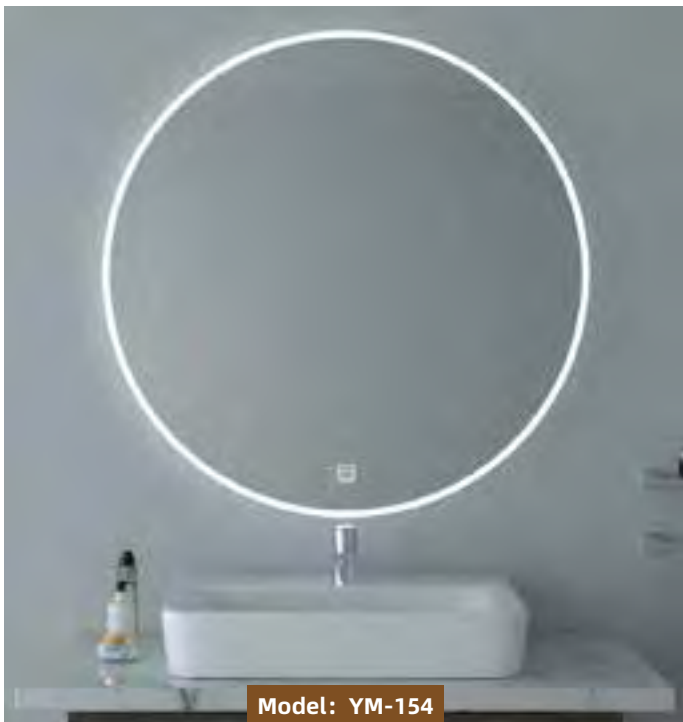

Standard Size

Front View

Side View

Description

- Touch sensor/PIR Sensor
- Demister
- WIFI
- Date & Time & Temperature Display
- 30mm thick aluminum back frame
- LED Lighting(Warm/Neutral/Cool)
- Metal backboard
- 4mm copper-silver mirror
- Environment friendly
- 3 Year Warranty

YM-201

2022 Collection

Model: YM-043

Model: YM-060

Model: YM-115

Model: YM-113

Model: YM-041

BATHROOM

OVAL LED MIRRORS

-  Lamplight
-  Clock
-  Temperature
-  Date
-  Demister
-  Magnifier
-  Bluetooth
-  WiFi

Standard Size

Front View

Side View

Description

- Touch sensor
- Demister
- Date & Time & Temperature Display
- 30mm thick aluminum back frame
- LED Lighting(Warm/Neutral/Cool)
- Metal backboard
- 4mm copper-silver mirror
- Environment friendly
- 3 Year Warranty

YM-072

BATHROOM

UNIQUE LED MIRRORS

-  Lamplight
-  Clock
-  Temperature
-  Date
-  Demister
-  Magnifier
-  Bluetooth
-  WiFi

Standard Size

Front View

Side View

Description