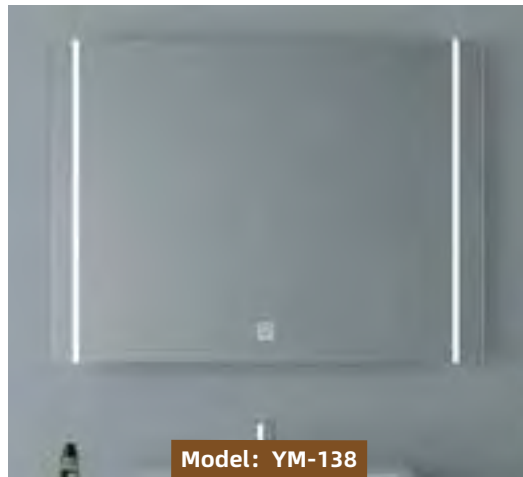

Model: YM-136

Model: YM-137

Model: YM-132

Model: YM-133

Model: YM-138

Model: YM-139

Model: YM-134

Model: YM-135

Model: YM-140

Model: YM-141

ACRYLIC LED MIRRORS

-  Lamplight
-  Clock
-  Temperature
-  Date
-  Demister
-  Magnifier
-  Bluetooth
-  WiFi

Standard Size

Description

Front View

Side View