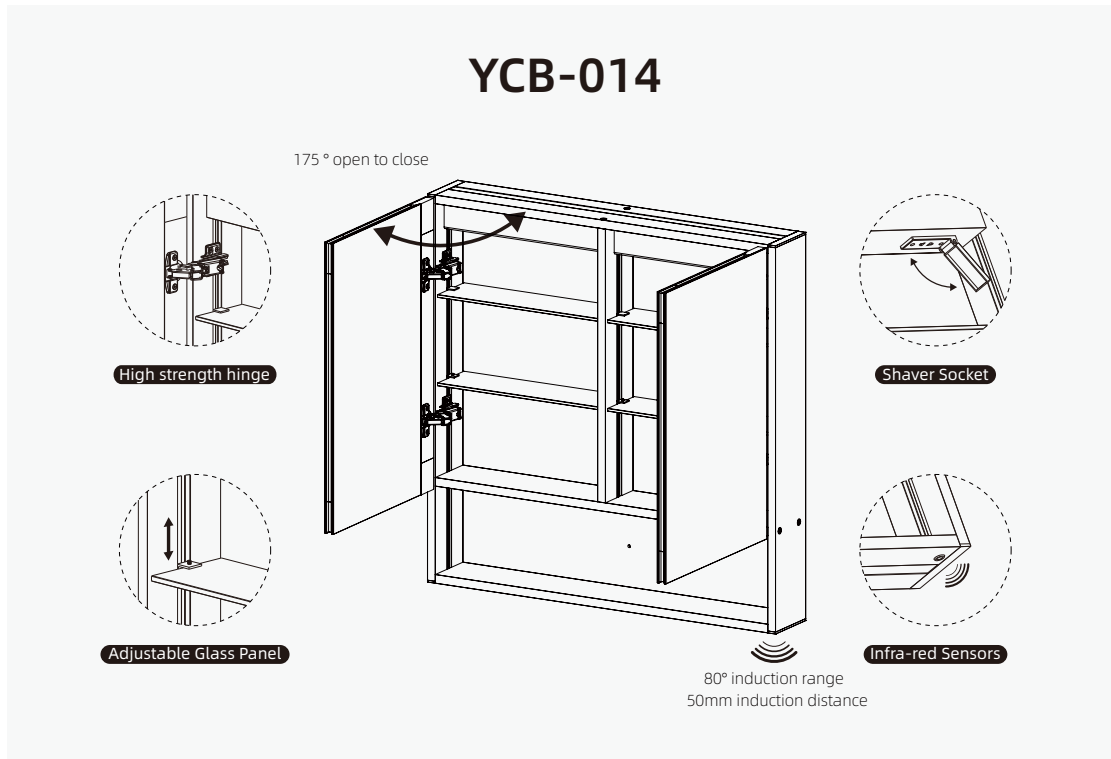

YOWAY

YCB-013

Standard Size

Front View

Side View

Description

- IR sensor
- Demister pad
- Shaver socket
- Extra thin and lightweight Aluminum frame
- Neutral 4000K light, 6000K white-cold light
- Rust Resistant Copper-free mirror
- Environmental friendly
- 3 Year Warranty