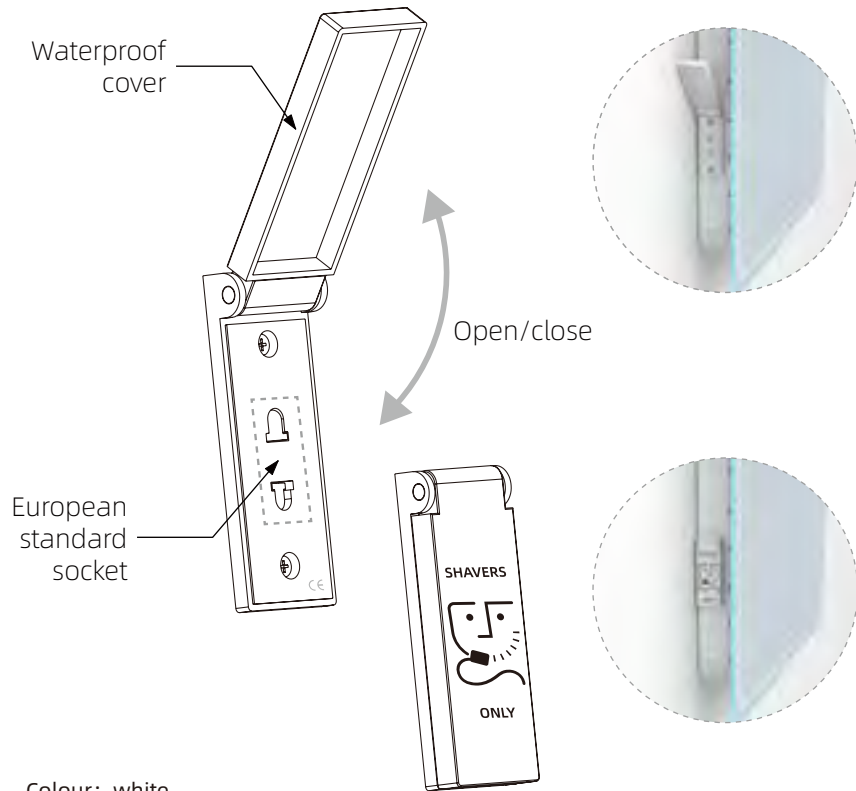

Simply swipe hand below the infra-red sensor

Infra-red Sensors

Touch sensitive switch

High quality switch, good feeling, touch sensitive

Designed for customers that want a clearer look and minimalistic design on their bathroom surfaces, the touch sensitive switch is placed on the side of the mirror, and prevents the mirror surface from getting oily or dirty by daily use of the switch.

SIDE VIEW

Rocker switch

Circular design

Rocker switch to control additional features, strong, durable and reliable switch.

SIDE VIEW

Rocker switch

Square design

Made by using special Silica gel seal and waterproof components inside the switch. The square design has a smoother transition when pressing it, making it easier to use and more satisfactory than the circular design.

SIDE VIEW

Note: This switch applies only to RLA199 profiles

Shaver Socket

Charging socket for shavers and toothbrushes

Open the protective case to access the shaver socket ports

Colour: white
Voltage: 220V-250Vac
Size: 22*76*11mm

USB Port

Charging mobile devices

Colour: Black
Voltage: 5V/2.1A
Size: 20*15*25mm

Model: UV-15

SPECIFICALLY DESIGNED TO DISINFECT BATHROOMS

Features:

- UV-C radiation is a known disinfectant for air, water and surfaces that can help mitigate the risk of acquiring an infection and has been used extensively for more than 40 years.
- All bacteria and viruses tested to date (many hundreds over the years, including various coronaviruses) respond to UV-C disinfection.
- In laboratory testing, UV-C light sources inactivated 99% of SARS-CoV-2 virus on a surface. A clear indication that UV-C light can play a valuable part in your protection strategy.
- UV-C is found within 100-280 nm range.
- Our uv led mirror series, works automatically for periods of one hour.
- When motion is detected, UV light automatically turns it-self off.