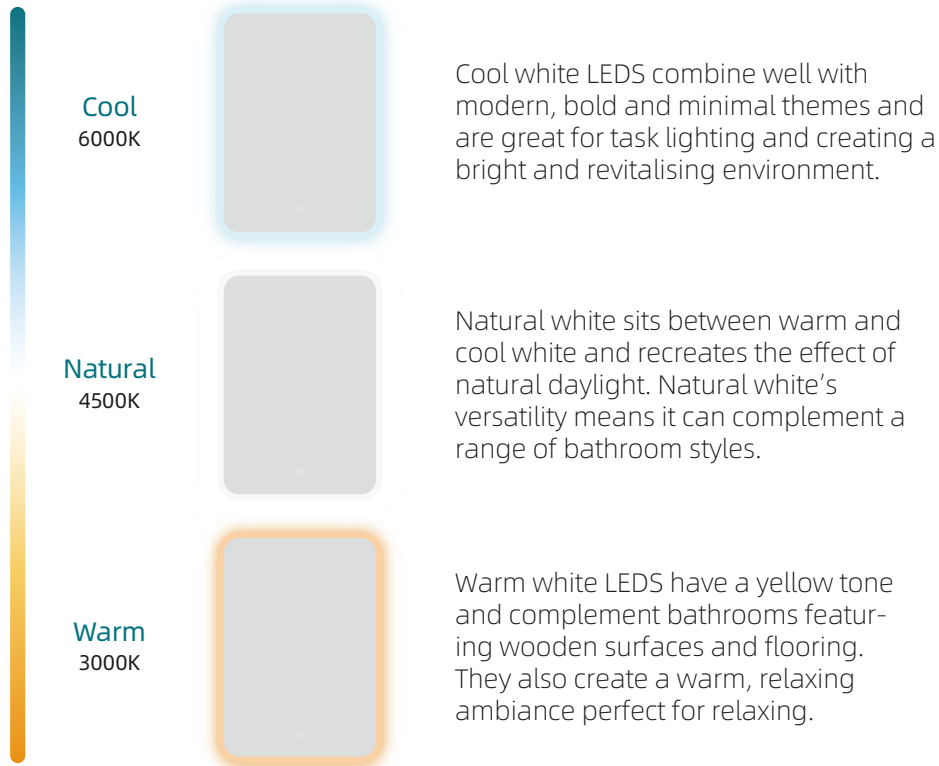

LED Lighting

Cool/Natural/Warm

Correlated Colour Temperature (CCT) is a concept that provides seamless transition through the full spectrum of temperatures ranging from warm, through to natural and then to cool white light. This allows you to mimic outside lighting conditions with precision - a feature that has been scientifically proven to have a positive impact on our health.