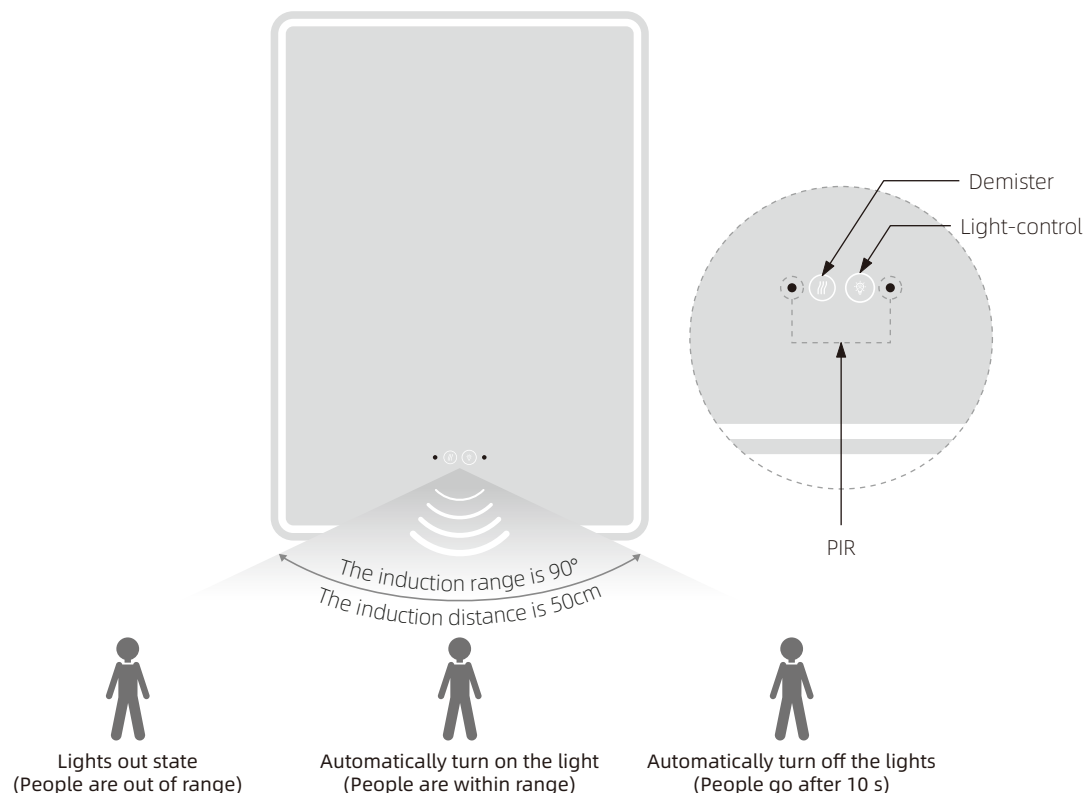

- Seamless design
- Minimal contact
- Simple control
- Multi-functional

PIR Sensor

Motion activated

Activate the mirror by just walking into the room!

Part of our automated bathroom solutions, our PIR sensor knows exactly when you need the lights to turn on and it activates the mirror automatically by gently lighting up the room, this comes specially useful at night when it's harder to find the switches and easier to get dazzled.

Infra-red Sensors

Swipe activated

Infra-red sensors are simply activated by a swipe of the hand. Advanced features, such as dimming and colour control, where available are operated by hovering the hand near the sensor.

Simply swipe hand below the infra-red sensor

Infra-red Sensors

Touch sensitive switch

High quality switch, good feeling, touch sensitive

Designed for customers that want a clearer look and minimalistic design on their bathroom surfaces, the touch sensitive switch is placed on the side of the mirror, and prevents the mirror surface from getting oily or dirty by daily use of the switch.