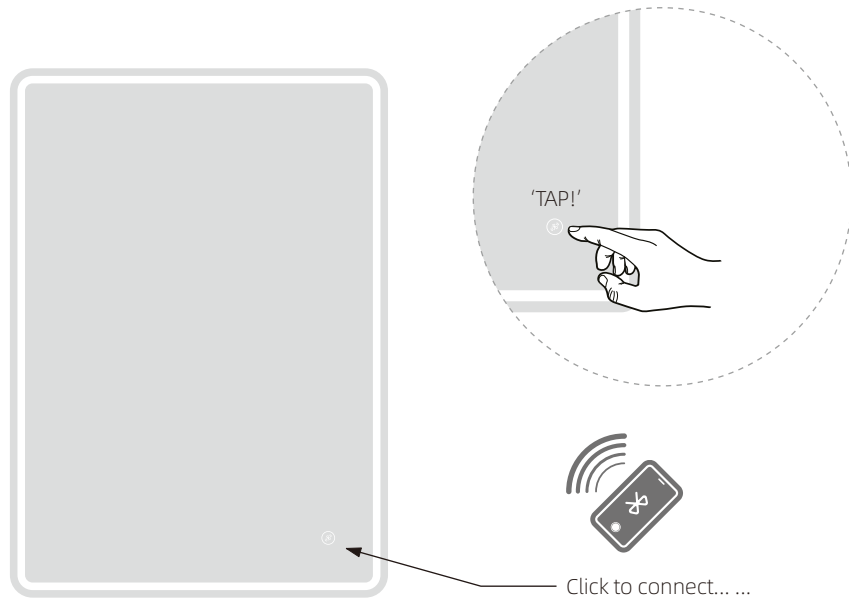

Digital Screen (Date & Time/ Temperature)

Bluetooth

Connecting bluetooth devices

Your favorite tunes, podcast and audiobooks at the tap of your finger! With our in-built bluetooth mirrors you can give life back to your bathroom! Powered by a high range, specifically designer for bathroom use bluetooth sensor, you can have a seamless experience when connecting the mirror, playing your favorite music or even receiving calls.

Bluetooth range is up to 5 meters distance, recommended for bathroom use only.

Bluetooth Speaker

Integrated speakers for audio playback

Yoway Bluetooth Mirrors come with high fidelity stereo speakers, producing robust bass and accurate sounds at higher levels, we also enhanced the sound experience by offering two different speakers positions depending on your needs, rear speakers and side speakers for a more direct sound.