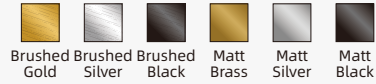

Frame Options*