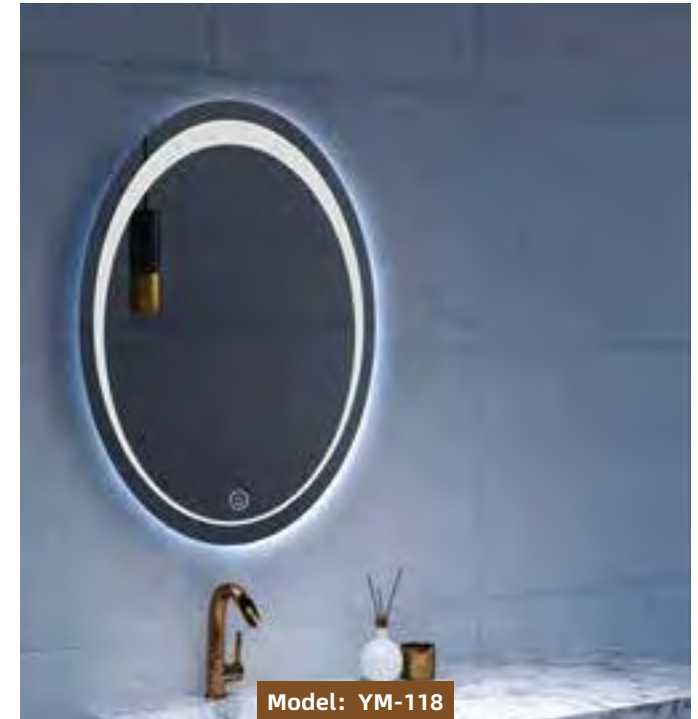

OVAL LED MIRRORS

-  Lamplight
-  Clock
-  Temperature
-  Date
-  Demister
-  Magnifier
-  Bluetooth
-  WiFi

Standard Size

Front View

Side View

Description

- Touch sensor
- Demister
- Date & Time & Temperature Display
- 30mm thick aluminum back frame
- LED Lighting(Warm/Neutral/Cool)
- Metal backboard
- 4mm copper-silver mirror
- Environment friendly
- 3 Year Warranty

YM-072

BATHROOM

UNIQUE LED MIRRORS

-  Lamplight
-  Clock
-  Temperature
-  Date
-  Demister
-  Magnifier
-  Bluetooth
-  WiFi

Standard Size

Front View

Side View

Description