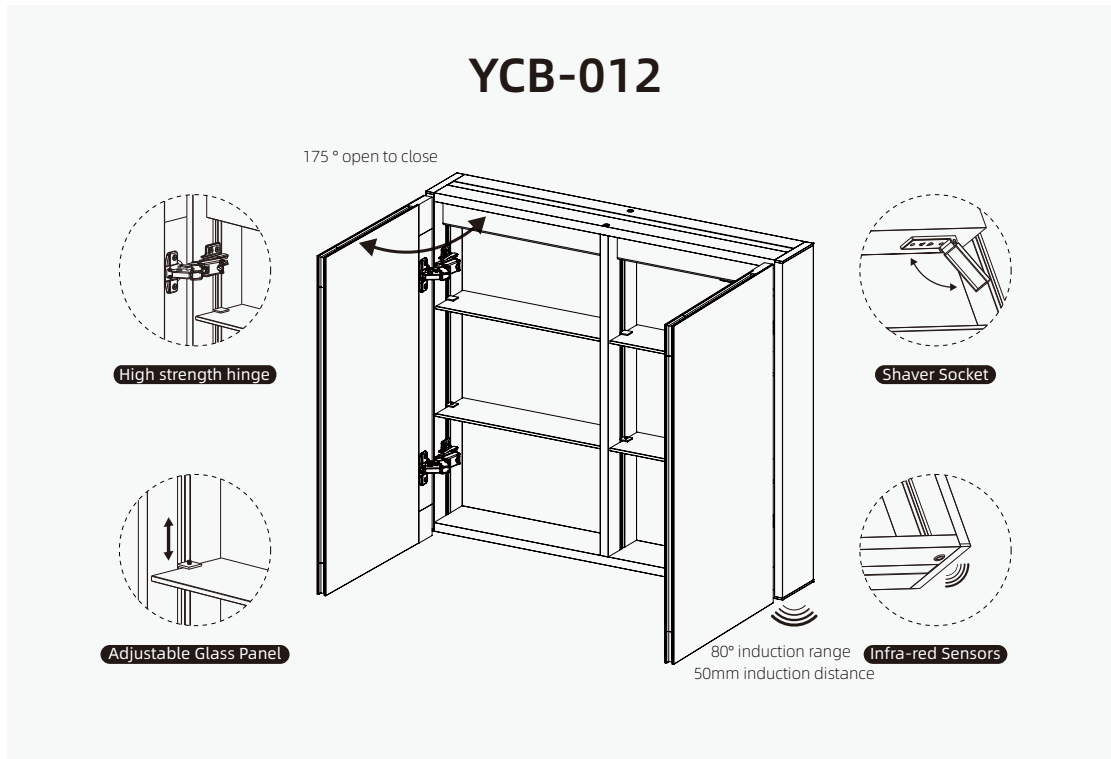

Description

- IR sensor
- Demister pad
- Shaver socket
- Extra thin and lightweight Aluminum frame
- Neutral 4000K light, 6000K white-cold light
- Rust Resistant Copper-free mirror
- Environmental friendly
- 3 Year Warranty

YOWAY