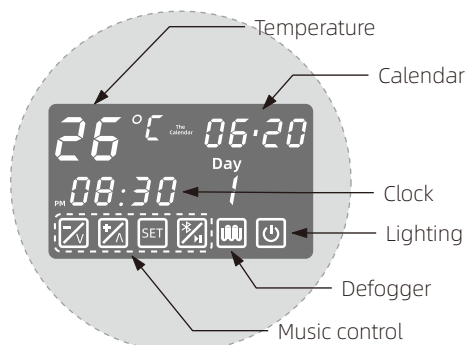

- Turn on/off Demister and Lights
- In-built temperature indicator
- Skip songs, control speakers volume
- In-built digital clock
- In-built bluetooth connectivity switch
- Weather forecast and much more!

The weather WIFI screen

Four-button Bluetooth screen

Four-button sensor screen

Six-button Bluetooth screen

Six-button sensor screen

Automatic Speech Recognition

Speech recognition module

Program your mirror to be turned on/off with keywords!