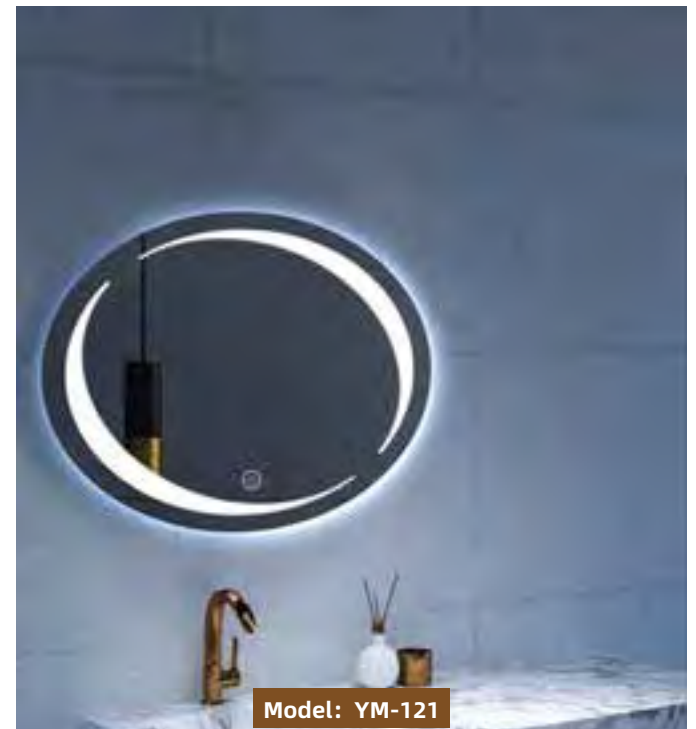

OVAL LED MIRRORS

-  Lamplight
-  Clock
-  Temperature
-  Date
-  Demister
-  Magnifier
-  Bluetooth
-  WiFi

Standard Size

Front View

Side View

Description

- Touch sensor
- Demister
- Date & Time & Temperature Display
- 30mm thick aluminum back frame
- LED Lighting(Warm/Neutral/Cool)
- Metal backboard
- 4mm copper-silver mirror
- Environment friendly
- 3 Year Warranty

YM-072

BATHROOM

UNIQUE LED MIRRORS

-  Lamplight
-  Clock
-  Temperature
-  Date
-  Demister
-  Magnifier
-  Bluetooth
-  WiFi

Standard Size

Front View

Side View

Description