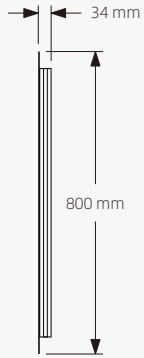

Standard Size

Front View

Side View

Description

- Touch sensor/PIR Sensor
- Demister
- WIFI
- Date & Time & Temperature Display
- 30mm thick aluminum back frame
- LED Lighting(Warm/Neutral/Cool)
- Metal backboard
- 4mm copper-silver mirror
- Environment friendly
- 3 Year Warranty

OVAL LED MIRRORS

-  Lamplight
-  Clock
-  Temperature
-  Date
-  Demister
-  Magnifier
-  Bluetooth
-  WiFi

Standard Size

Front View

Side View

Description

- Touch sensor
- Demister
- Date & Time & Temperature Display
- 30mm thick aluminum back frame
- LED Lighting(Warm/Neutral/Cool)
- Metal backboard
- 4mm copper-silver mirror
- Environment friendly
- 3 Year Warranty