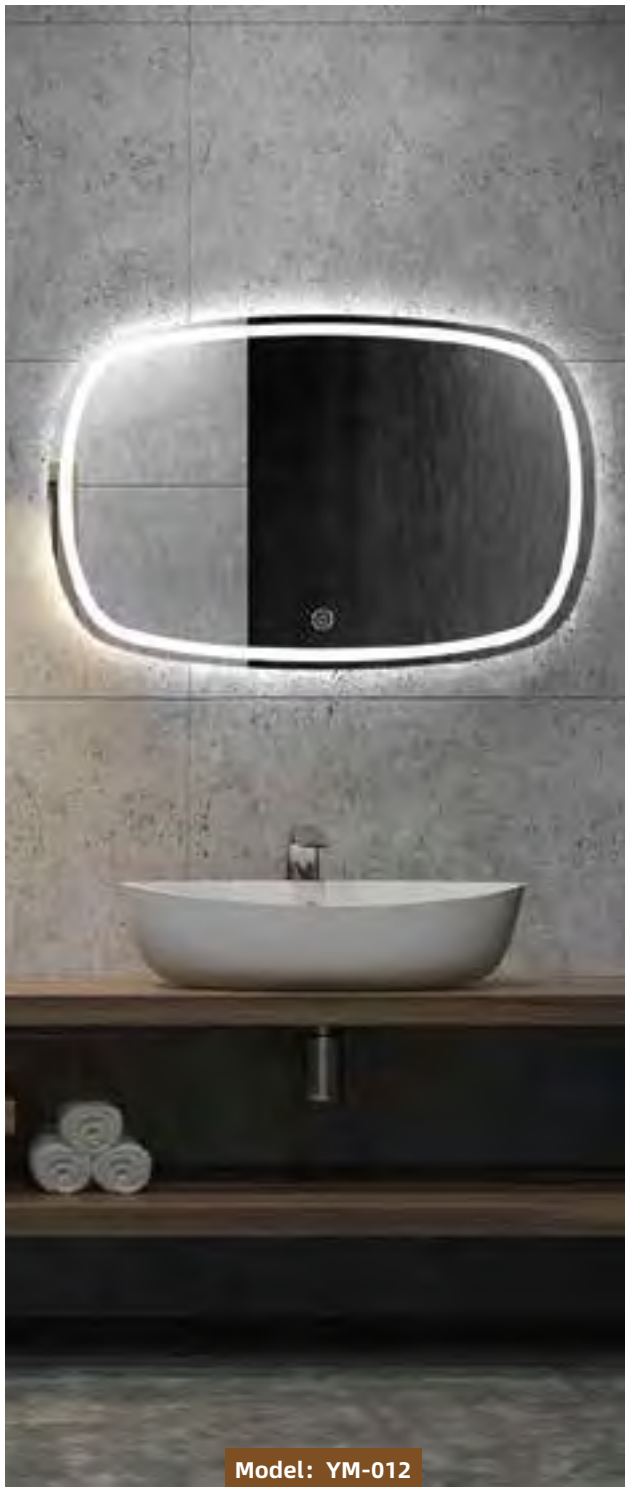

Standard Size

Description

Front View

Side View

- Touch sensor
- Demister
- Bluetooth
- 30mm thick aluminum back frame
- LED Lighting(Warm/Neutral/Cool)
- Metal backboard
- 4mm copper-silver mirror
- Environment friendly
- 3 Year Warranty

YM-203

BATHROOM

Model: YM-015

RECTANGLE LED MIRRORS

-  Lamplight
-  Clock
-  Temperature
-  Date
-  Demister
-  Magnifier
-  Bluetooth
-  WiFi

Standard Size

Description

Front View