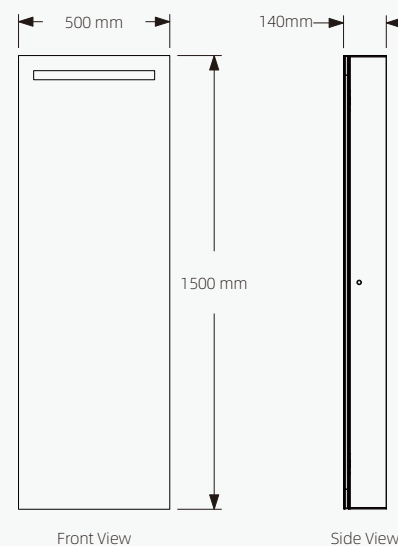

YOWAY

YCB-015

Standard Size

Description

- IR sensor
- Demister pad
- Shaver socket
- Extra thin and lightweight Aluminum frame
- Neutral 4000K light, 6000K white-cold light
- Rust Resistant Copper-free mirror
- Environmental friendly
- 3 Year Warranty

YCB-016

Standard Size

Description

- IR sensor
- Demister pad
- Shaver socket
- Extra thin and lightweight Aluminum frame
- Neutral 4000K light, 6000K white-cold light
- Rust Resistant Copper-free mirror
- Environmental friendly
- 3 Year Warranty