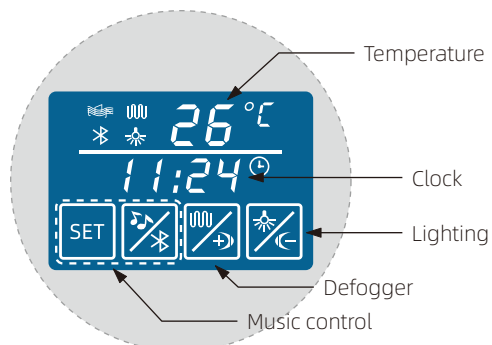

Type1:Rear speaker

Type2: Side speaker

BACK VIEW

BACK VIEW

SIDE VIEW

Music screen

Control every aspect and function of your mirror directly on the surface, our Digital Screen options bring custom functions and display essential information, such as:

- Turn on/off Demister and Lights
- In-built temperature indicator
- Skip songs, control speakers volume
- In-built digital clock
- In-built bluetooth connectivity switch
- Weather forecast and much more!

The weather WIFI screen

Four-button Bluetooth screen

Four-button sensor screen

Six-button Bluetooth screen

Six-button sensor screen

Automatic Speech Recognition

Speech recognition module

Program your mirror to be turned on/off with keywords!