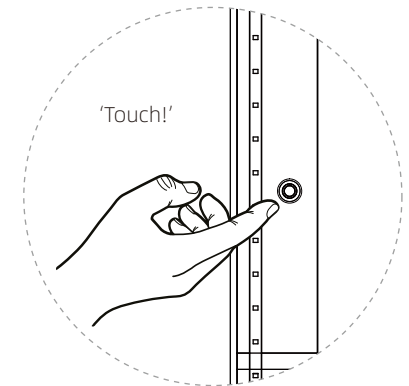

Simply swipe hand below the infra-red sensor

Infra-red Sensors

Touch sensitive switch

High quality switch, good feeling, touch sensitive

Designed for customers that want a clearer look and minimalistic design on their bathroom surfaces, the touch sensitive switch is placed on the side of the mirror, and prevents the mirror surface from getting oily or dirty by daily use of the switch.

SIDE VIEW

Rocker switch

Circular design

Rocker switch to control additional features, strong, durable and reliable switch.

SIDE VIEW

Rocker switch

Square design

Made by using special Silica gel seal and waterproof components inside the switch. The square design has a smoother transition when pressing it, making it easier to use and more satisfactory than the circular design.