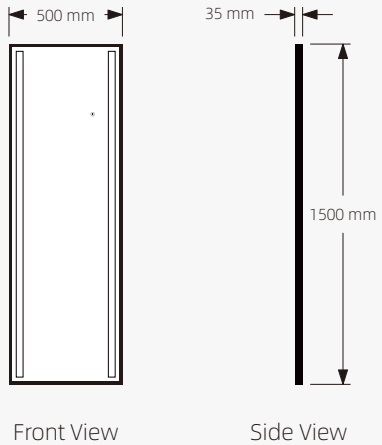

YM-224

2022 Collection

FULL-LENGTH MIRRORS

-  Lamplight
-  Clock
-  Temperature
-  Date
-  Demister
-  Magnifier
-  Bluetooth
-  WiFi

Standard Size

Front View

Side View

Description

- Touch sensor
- 35mm thick aluminum frame
- LED Lighting(Warm/Neutral/Cool)
- 5mm copper-silver mirror
- Environmental friendly
- 3 Year Warranty

Frame Options*

YM-225

Standard Size

Description

- Touch sensor
- 35mm thick aluminum frame
- LED Lighting(Warm/Neutral/Cool)
- 5mm copper-silver mirror
- Environmental friendly
- 3 Year Warranty