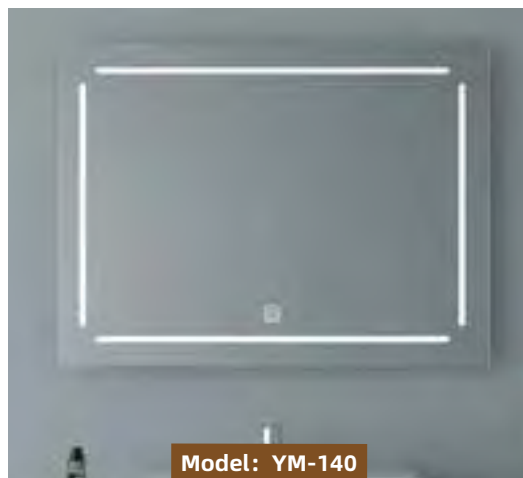

Model: YM-136

Model: YM-137

Model: YM-132

Model: YM-133

Model: YM-138

Model: YM-139

Model: YM-134

Model: YM-135

Model: YM-140

Model: YM-141

ACRYLIC LED MIRRORS

-  Lamplight
-  Clock
-  Temperature
-  Date
-  Demister
-  Magnifier
-  Bluetooth
-  WiFi

Standard Size

Description

Front View

Side View