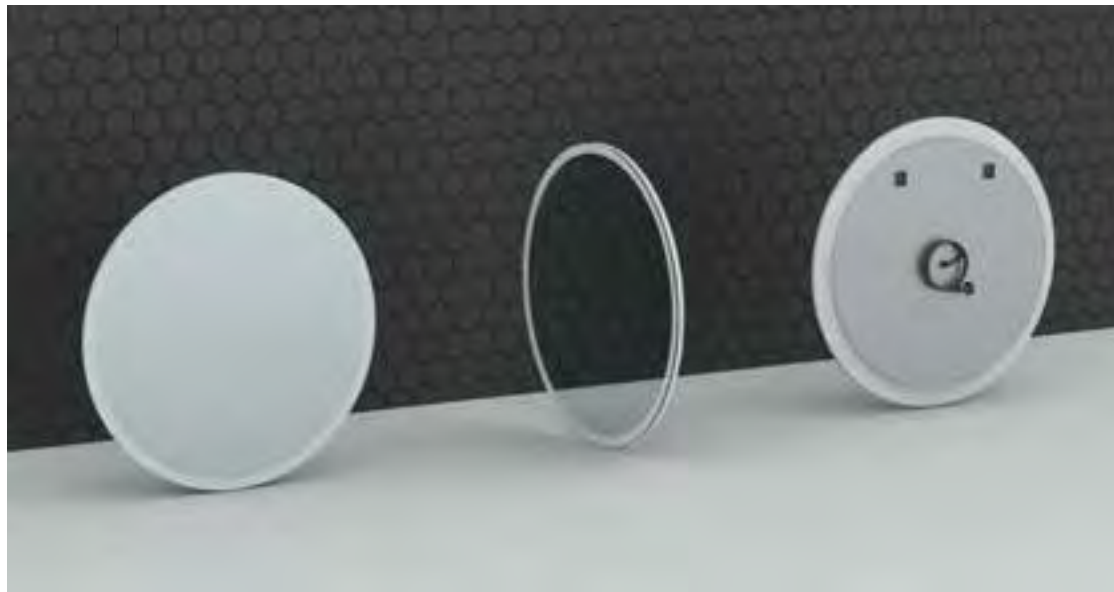

Description

- IR sensor
- Demister
- Frosted acrylic
- 35mm thick aluminum back frame
- LED Lighting(Warm/Neutral/Cool)
- Metal backboard
- 4mm copper-silver mirror
- Environment friendly
- 3 Year Warranty

YM-211