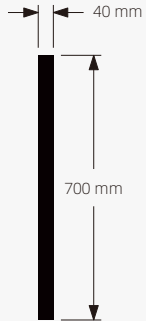

Frame Options*

YM-218

2022 Collection

Standard Size

Front View

Side View

Description

- Touch sensor
- Demister
- 40mm thick aluminum frame
- LED Lighting(Warm/Neutral/Cool)
- Metal backboard
- 4mm copper-silver mirror
- Environment friendly
- 3 Year Warranty